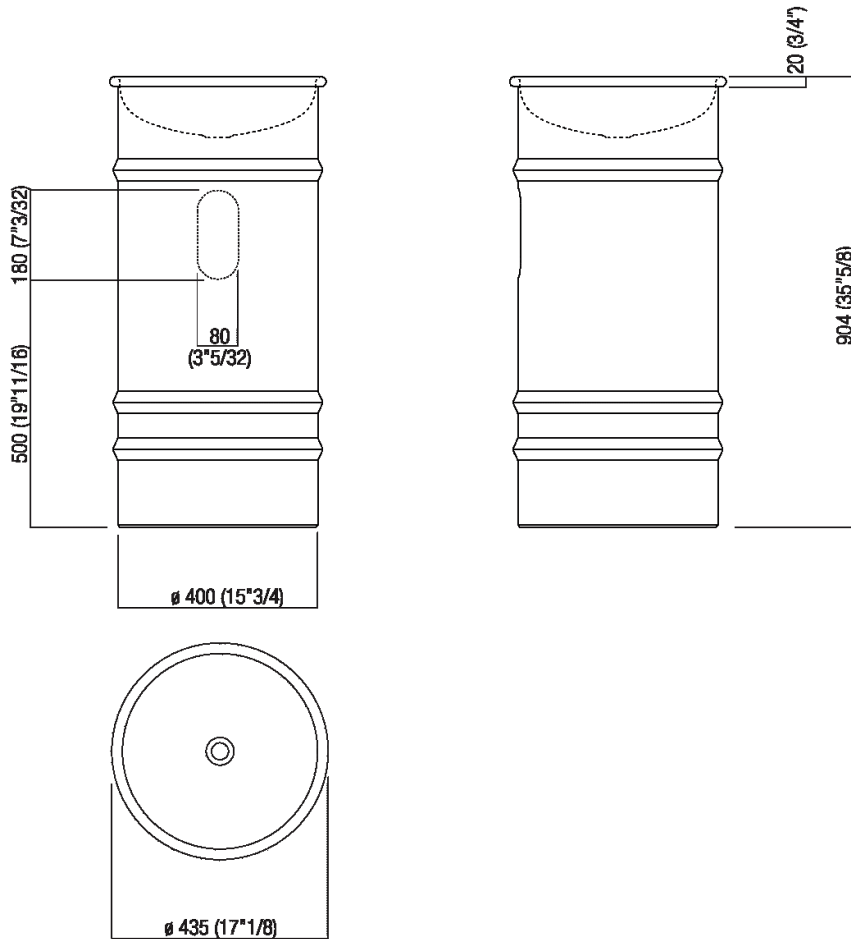

Column washbasin designed for wall drainage
 ACER0798EM_

Patricia Urquiola, 2018

Round washbasin with floor standing base made in stainless steel suitable for outdoor featuring.

Finiture

-  White/dark grey
-  White/light grey
-  White

Materiali

-  Stainless steel

Round washbasin with floor standing stainless steel base painted white (RAL9003) or in two colours, with dark grey (RAL7021) or light grey (RAL7044) exterior, without tap hole, without overflow. Fixing kit included. Can be accessorised with a iroko wood shelf to place on the edge of the washbasin, and with a steel towel hook painted white to install on the lower edge of the shelf. Wall mounted version. The washbasin includes waste (.MET0568IZ) with white finish cap. The wall-mounted version is furnished with a rear slot for water connections.

Altezza:	90.4 cm	35" 5/8 inches
Diametro:	43.5 cm	17" 1/8 inches
Peso:	10 kg	22 lbs
Confezione:	52 x 52 x 100 cm	20" 4/8 x 20" 4/8 x 39" 3/8 inches
Peso della confezione:	11 kg	24 lbs

Main dimensions

Installation notes

Tap position, recommended height