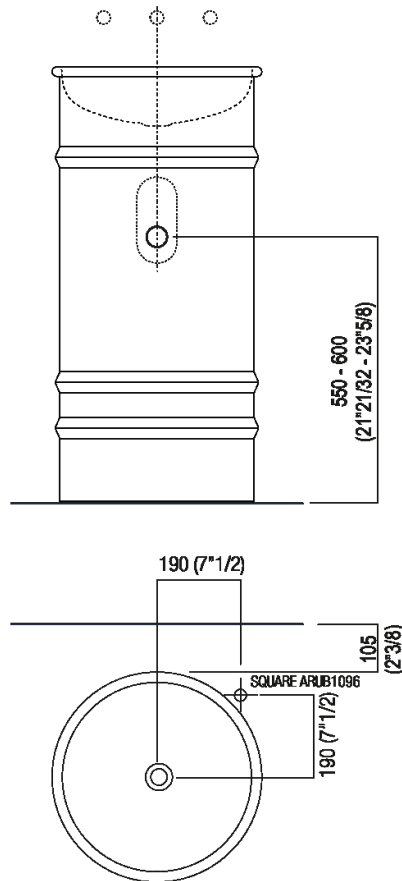

Materiali

-  Stainless steel

Round washbasin with floor standing stainless steel base painted white (RAL9003) or in two colours, with dark grey (RAL7021) or light grey (RAL7044) exterior, without tap hole, without overflow. Fixing kit included. Can be accessorised with a iroko wood shelf to place on the edge of the washbasin, and with a steel towel hook painted white to install on the lower edge of the shelf. Wall mounted version. The washbasin includes waste (.MET0568IZ) with white finish cap. The wall-mounted version is furnished with a rear slot for water connections.

Altezza:	90.4 cm	35" 5/8 inches
Diametro:	43.5 cm	17" 1/8 inches
Peso:	10 kg	22 lbs
Confezione:	52 x 52 x 100 cm	20" 4/8 x 20" 4/8 x 39" 3/8 inches
Peso della confezione:	11 kg	24 lbs

Main dimensions

Installation notes

Tap position, recommended height