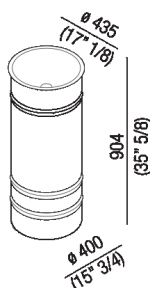

Column washbasin designed for wall drainage
 ACER0798EM_

Patricia Urquiola, 2018

Round washbasin with floor standing base made in stainless steel suitable for outdoor featuring.

Finiture

-  White/dark grey
-  White/light grey
-  White

Materiali

-  Stainless steel

Round washbasin with floor standing stainless steel base painted white (RAL9003) or in two colours, with dark grey (RAL7021) or light grey (RAL7044) exterior, without tap hole, without overflow. Fixing kit included. Can be accessorised with a iroko wood shelf to place on the edge of the washbasin, and with a steel towel hook painted white to install on the lower edge of the shelf. Wall mounted version. The washbasin includes waste (.MET0568IZ) with white finish cap. The wall-mounted version is furnished with a rear slot for water connections.

Altezza:	90.4 cm	35" 5/8 inches
Diametro:	43.5 cm	17" 1/8 inches
Peso:	10 kg	22 lbs
Confezione:	52 x 52 x 100 cm	20" 4/8 x 20" 4/8 x 39" 3/8 inches
Peso della confezione:	11 kg	24 lbs

Main dimensions

Installation notes

Tap position, recommended height