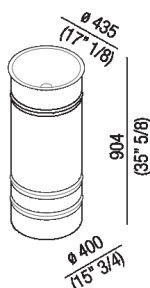

Column washbasin designed for floor drainage
 ACER0798EF_

Patricia Urquiola, 2018

Round washbasin with floor standing base made in stainless steel suitable for outdoor featuring.

Finiture

-  White/dark grey
-  White/light grey
-  White

Materiali

-  Stainless steel

Round washbasin with floor standing stainless steel base painted white (RAL9003) or in two colours, with dark grey (RAL7021) or light grey (RAL7044) exterior, without tap hole, without overflow. Fixing kit included. Can be accessorised with a iroko wood shelf to place on the edge of the washbasin, and with a steel towel hook painted white to install on the lower edge of the shelf. Freestanding version. The washbasin includes waste (.MET0563) with white finish cap. The island version with floor drainage requires the insertion of a .MET0519 waste trap.

Altezza:	90.4 cm	35" 5/8 inches
Diametro:	43.5 cm	17" 1/8 inches
Peso:	10 kg	22 lbs
Confezione:	52 x 52 x 100 cm	20" 4/8 x 20" 4/8 x 39" 3/8 inches
Peso della confezione:	11 kg	24 lbs

Main dimensions

Installation notes

Tap position, recommended height