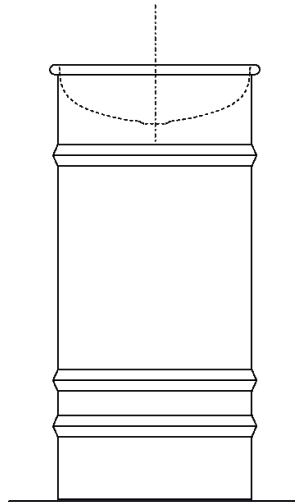

Column washbasin designed for floor drainage
 ACER0798EF_

Patricia Urquiola, 2018

Round washbasin with floor standing base made in stainless steel suitable for outdoor featuring.

Finiture

-  White/dark grey
-  White/light grey
-  White

Materiali

-  Stainless steel

Round washbasin with floor standing stainless steel base painted white (RAL9003) or in two colours, with dark grey (RAL7021) or light grey (RAL7044) exterior, without tap hole, without overflow. Fixing kit included. Can be accessorised with a iroko wood shelf to place on the edge of the washbasin, and with a steel towel hook painted white to install on the lower edge of the shelf. Freestanding version. The washbasin includes waste (.MET0563) with white finish cap. The island version with floor drainage requires the insertion of a .MET0519 waste trap.

Altezza:	90.4 cm	35" 5/8 inches
Diametro:	43.5 cm	17" 1/8 inches
Peso:	10 kg	22 lbs
Confezione:	52 x 52 x 100 cm	20" 4/8 x 20" 4/8 x 39" 3/8 inches
Peso della confezione:	11 kg	24 lbs

Main dimensions

Installation notes

Tap position, recommended height