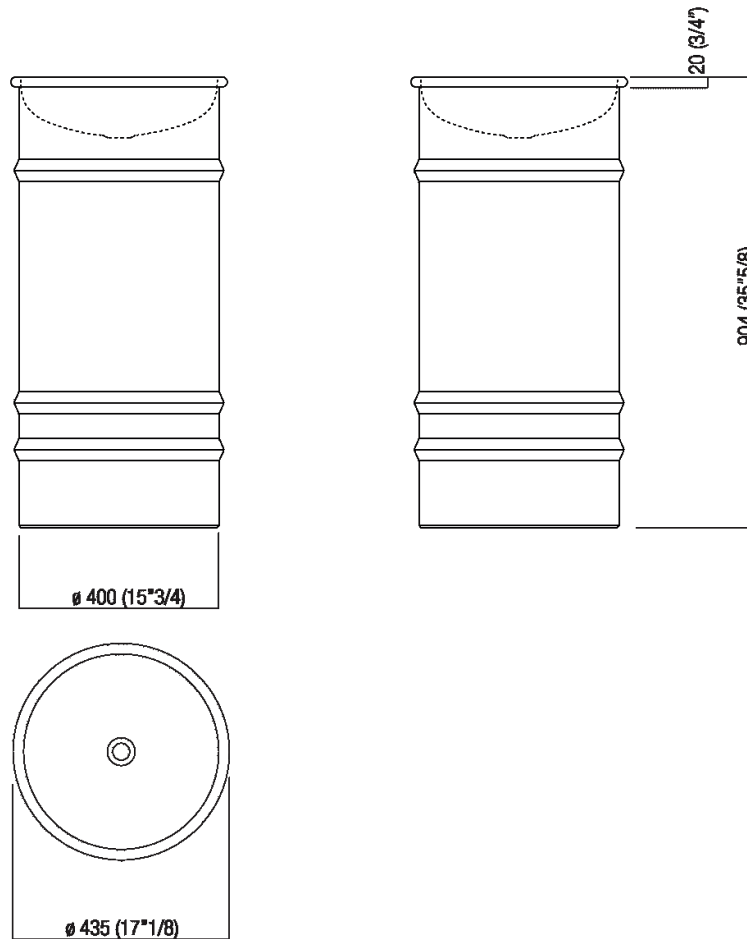

Column washbasin designed for floor drainage
 ACER0798EF_

Patricia Urquiola, 2018

Round washbasin with floor standing base made in stainless steel suitable for outdoor featuring.

Finiture

-  White/dark grey
-  White/light grey
-  White

Materiali

-  Stainless steel

Round washbasin with floor standing stainless steel base painted white (RAL9003) or in two colours, with dark grey (RAL7021) or light grey (RAL7044) exterior, without tap hole, without overflow. Fixing kit included. Can be accessorised with a iroko wood shelf to place on the edge of the washbasin, and with a steel towel hook painted white to install on the lower edge of the shelf. Freestanding version. The washbasin includes waste (.MET0563) with white finish cap. The island version with floor drainage requires the insertion of a .MET0519 waste trap.

Altezza:	90.4 cm	35" 5/8 inches
Diametro:	43.5 cm	17" 1/8 inches
Peso:	10 kg	22 lbs
Confezione:	52 x 52 x 100 cm	20" 4/8 x 20" 4/8 x 39" 3/8 inches
Peso della confezione:	11 kg	24 lbs

Main dimensions

Installation notes

Tap position, recommended height