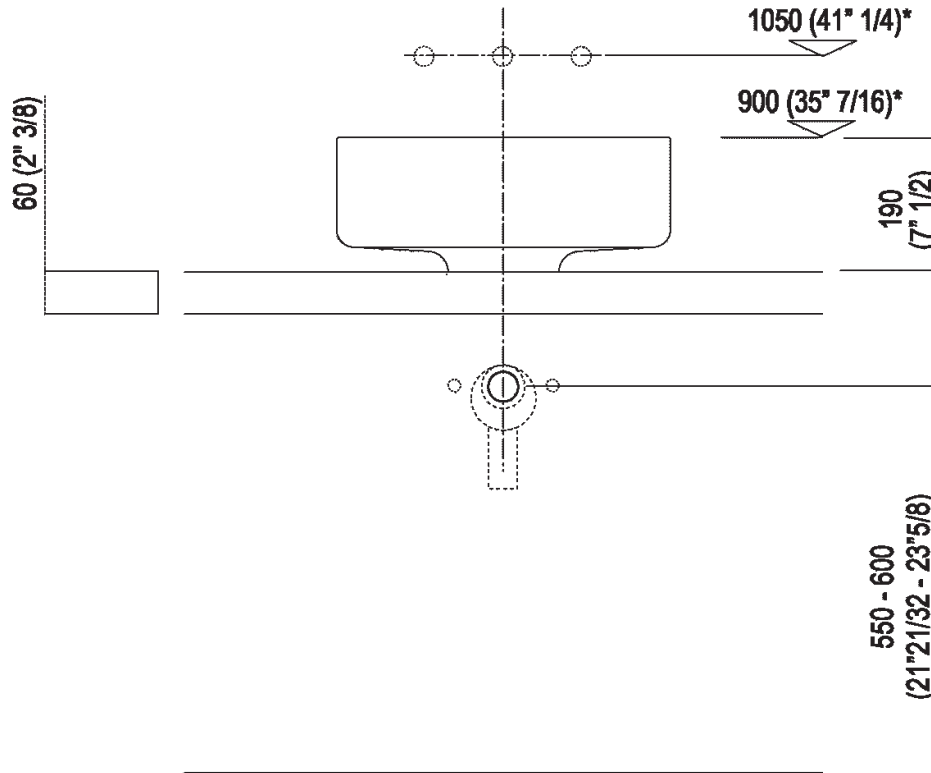

Finiture

- Cementoskin® dark grey
- Cementoskin® light grey
- Cementoskin® coffee
- Cementoskin® brick red
- Petit Granit
- Cementoskin® green

Materiali

- Marble
- Concrete

Altezza:	19 cm	7" 1/2 inches
Diametro:	47 cm	18" 1/2 inches
Peso:	18 kg	40 lbs
Confezione:	57 x 57 x 40 cm	22" 1/2 x 22" 1/2 x 15" 3/4 inches
Peso della confezione:	28 kg	62 lbs

Note: The washbasin can be delivered also in stone or marble types on demand, price to be calculated and prior technical verification. The above measurements refer to the Cementoskin® version, for the marble version the measurements are: Weight: 53 lbs Packaging: 22" 1/2 x 22" 1/2 x 15" 3/4 Gross weight: 75 lbs

Main dimensions

Installation notes

Scarico per sifone ad incasso
Drain for concealed waste trap

***h.consigliata / advised h.**

Holes for countertop washbasins and top mounted taps for top

PIANO cm 50 / COUNTERTOP cm 50

Posizione standard per rubinetto su piano
 Standard position for top mounted tap

Posizione standard per rubinetto a parete
 Standard position for wall mounted tap

Tap position, recommended height