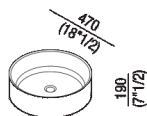

Over countertop washbasin
ACER1083E_

Angelo Mangiarotti, 2018 (1970)

Over countertop washbasin for outdoor in
Petit Granit marble or Cementoskin®.