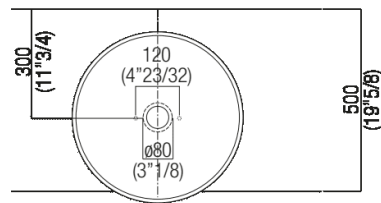

Finiture

- Cementoskin® dark grey
- Cementoskin® light grey
- Cementoskin® coffee
- Cementoskin® brick red
- Petit Granit
- Cementoskin® green

Materiali

- Marble
- Concrete

Altezza:	19 cm	7" 1/2 inches
Diametro:	47 cm	18" 1/2 inches
Peso:	18 kg	40 lbs
Confezione:	57 x 57 x 40 cm	22" 1/2 x 22" 1/2 x 15" 3/4 inches
Peso della confezione:	28 kg	62 lbs

Note: The washbasin can be delivered also in stone or marble types on demand, price to be calculated and prior technical verification. The above measurements refer to the Cementoskin® version, for the marble version the measurements are: Weight: 53 lbs Packaging: 22" 1/2 x 22" 1/2 x 15" 3/4 Gross weight: 75 lbs

Main dimensions

Installation notes

Scarico per sifone ad incasso
Drain for concealed waste trap

***h.consigliata / advised h.**

Holes for countertop washbasins and top mounted taps for top

PIANO cm 50 / COUNTERTOP cm 50

Posizione standard per rubinetto su piano
 Standard position for top mounted tap

Posizione standard per rubinetto a parete
 Standard position for wall mounted tap

Tap position, recommended height