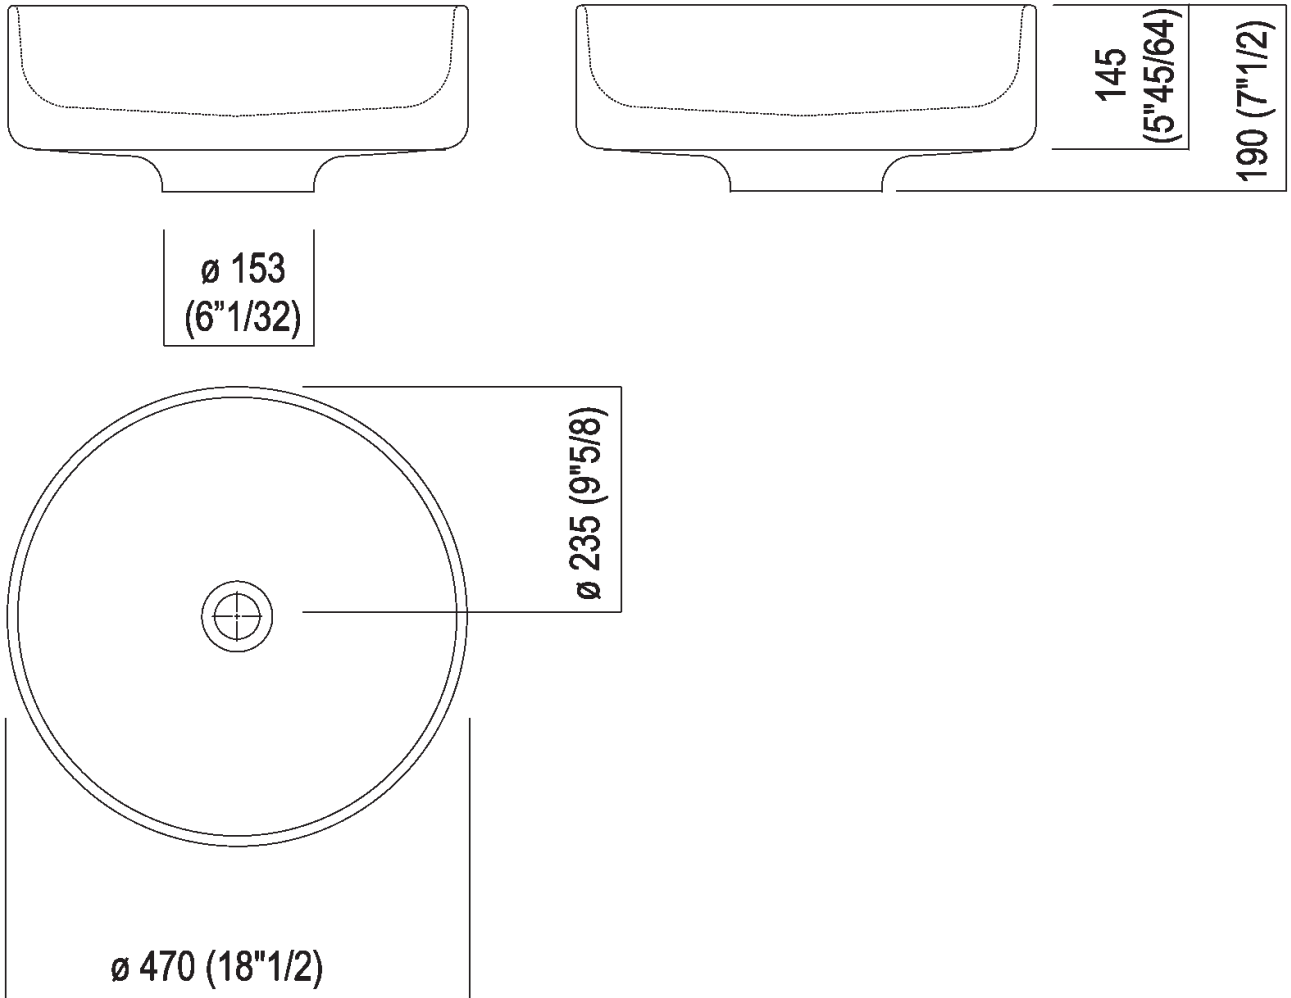

Finiture

- Cementoskin® dark grey
- Cementoskin® light grey
- Cementoskin® coffee
- Cementoskin® brick red
- Petit Granit
- Cementoskin® green

Materiali

- Marble
- Concrete

Altezza:	19 cm	7" 1/2 inches
Diametro:	47 cm	18" 1/2 inches
Peso:	18 kg	40 lbs
Confezione:	57 x 57 x 40 cm	22" 1/2 x 22" 1/2 x 15" 3/4 inches
Peso della confezione:	28 kg	62 lbs

Note: The washbasin can be delivered also in stone or marble types on demand, price to be calculated and prior technical verification. The above measurements refer to the Cementoskin® version, for the marble version the measurements are: Weight: 53 lbs Packaging: 22" 1/2 x 22" 1/2 x 15" 3/4 Gross weight: 75 lbs

Main dimensions

Installation notes

Scarico per sifone ad incasso
Drain for concealed waste trap

***h.consigliata / advised h.**

Holes for countertop washbasins and top mounted taps for top

PIANO cm 50 / COUNTERTOP cm 50

Posizione standard per rubinetto su piano
 Standard position for top mounted tap

Posizione standard per rubinetto a parete
 Standard position for wall mounted tap

Tap position, recommended height