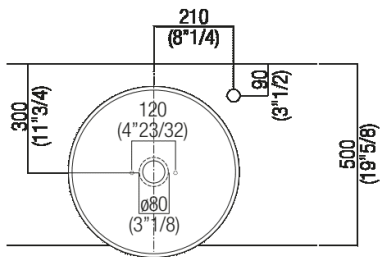

Finiture

- Cementoskin® dark grey
- Cementoskin® light grey
- Cementoskin® coffee
- Cementoskin® brick red
- Petit Granit
- Cementoskin® green

Materiali

- Marble
- Concrete

Altezza:	19 cm	7" 1/2 inches
Diametro:	47 cm	18" 1/2 inches
Peso:	18 kg	40 lbs
Confezione:	57 x 57 x 40 cm	22" 1/2 x 22" 1/2 x 15" 3/4 inches
Peso della confezione:	28 kg	62 lbs

Note: The washbasin can be delivered also in stone or marble types on demand, price to be calculated and prior technical verification. The above measurements refer to the Cementoskin® version, for the marble version the measurements are: Weight: 53 lbs Packaging: 22" 1/2 x 22" 1/2 x 15" 3/4 Gross weight: 75 lbs

Main dimensions

Installation notes

Scarico per sifone ad incasso
Drain for concealed waste trap

***h.consigliata / advised h.**

Holes for countertop washbasins and top mounted taps for top

PIANO cm 50 / COUNTERTOP cm 50

Posizione standard per rubinetto su piano
 Standard position for top mounted tap

Posizione standard per rubinetto a parete
 Standard position for wall mounted tap

Tap position, recommended height