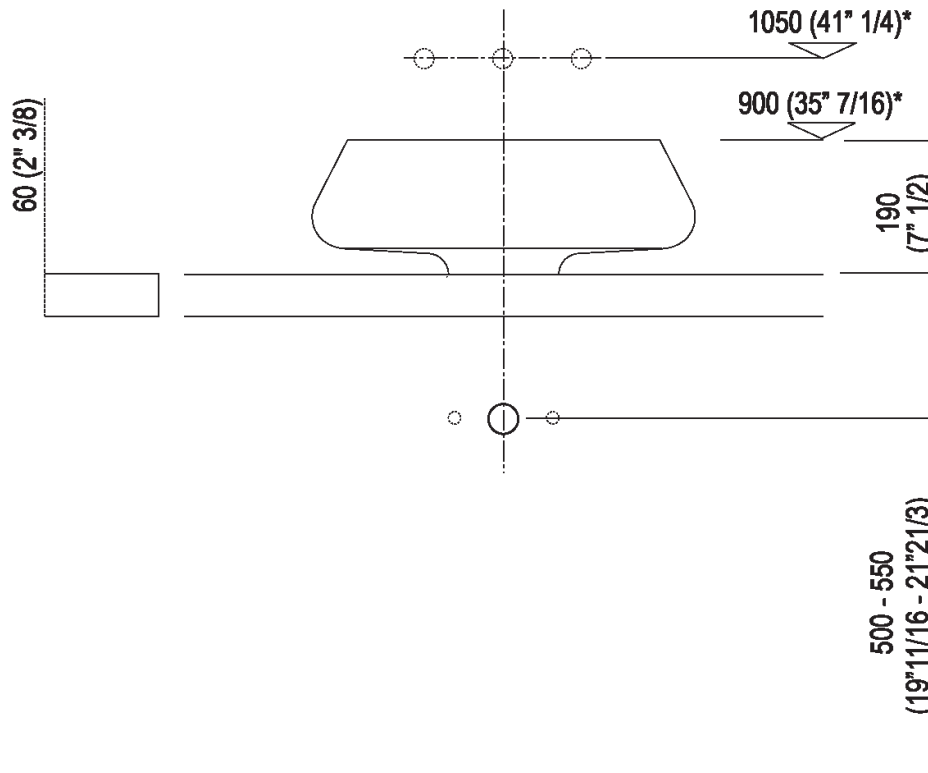

Altezza:	19 cm	7" 1/2 inches
Diametro:	54.5 cm	21" 1/2 inches
Peso:	42 kg	93 lbs
Confezione:	65 x 65 x 40 cm	25" 5/8 x 25" 5/8 x 15" 3/4 inches
Peso della confezione:	52 kg	115 lbs

Note: The washbasin can be delivered also in stone or marble types on demand, price to be calculated and prior technical verification.

**Finiture**

Petit Granit

**Materiali**

Marble

Main dimensions

**Installation notes**

**Scarico per sifone a bottiglia**  
**Drain for bottle trap**

**\*h.consigliata / advised h.**

Holes for countertop washbasins and top mounted taps for top

**PIANO cm 50 / COUNTERTOP cm 50**

Posizione standard per rubinetto su piano  
 Standard position for top mounted tap

Posizione standard per rubinetto a parete  
 Standard position for wall mounted tap

---

Tap position, recommended height