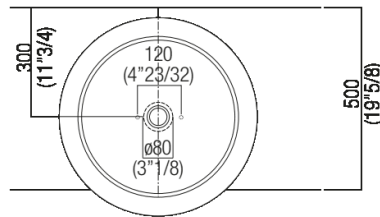

Altezza:	19 cm	7" 1/2 inches
Diametro:	54.5 cm	21" 1/2 inches
Peso:	42 kg	93 lbs
Confezione:	65 x 65 x 40 cm	25" 5/8 x 25" 5/8 x 15" 3/4 inches
Peso della confezione:	52 kg	115 lbs

Note: The washbasin can be delivered also in stone or marble types on demand, price to be calculated and prior technical verification.

**Finiture**

Petit Granit

**Materiali**

Marble

Main dimensions

**Installation notes**

**Scarico per sifone a bottiglia**  
**Drain for bottle trap**

**\*h.consigliata / advised h.**

Holes for countertop washbasins and top mounted taps for top

**PIANO cm 50 / COUNTERTOP cm 50**

Posizione standard per rubinetto su piano  
 Standard position for top mounted tap

Posizione standard per rubinetto a parete  
 Standard position for wall mounted tap

---

Tap position, recommended height