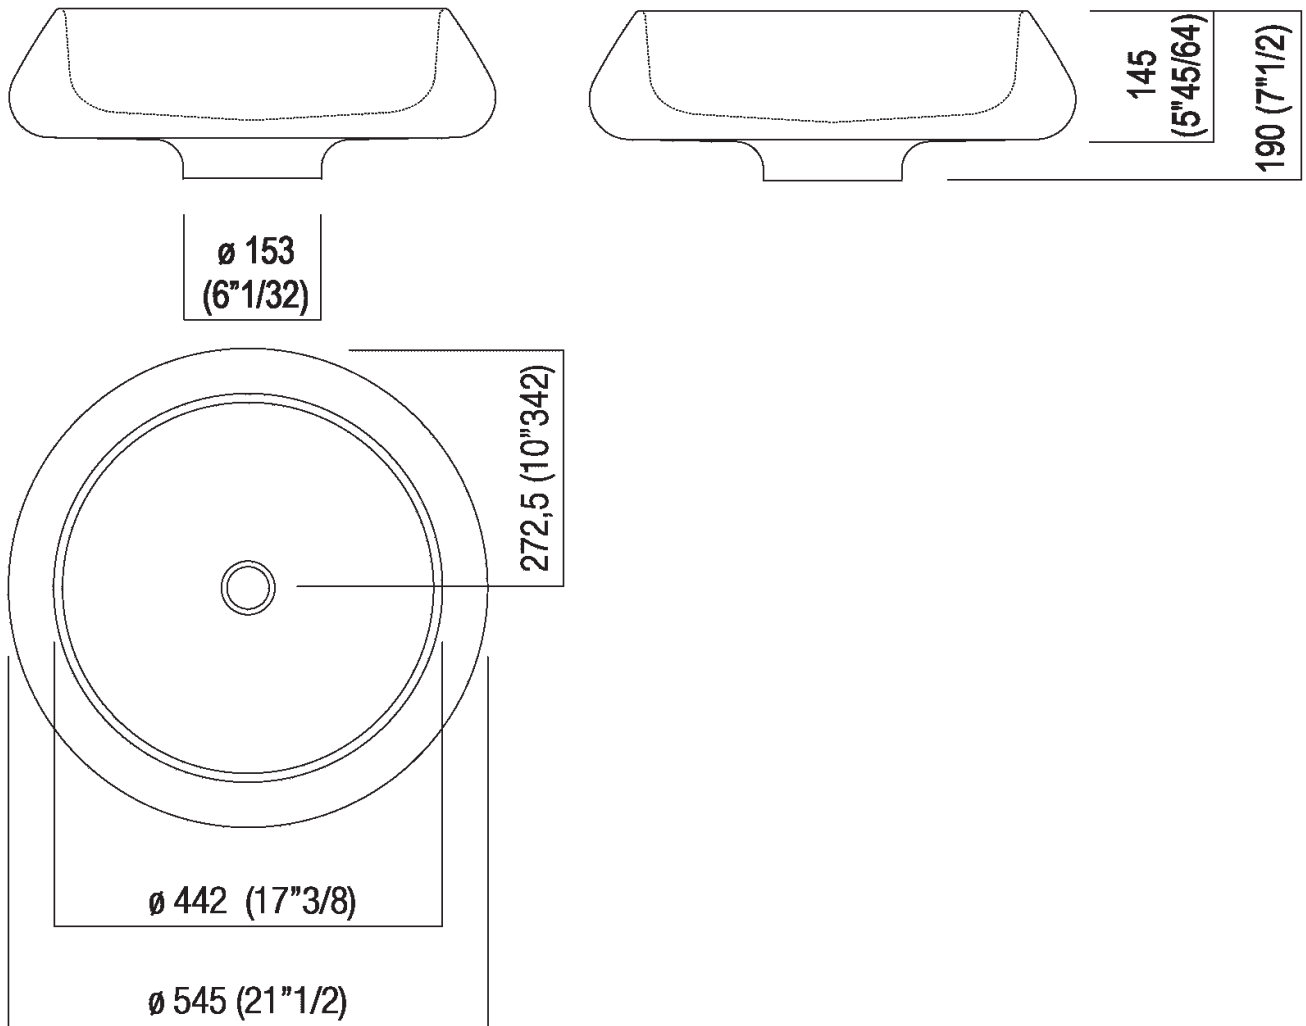

Altezza:	19 cm	7" 1/2 inches
Diametro:	54.5 cm	21" 1/2 inches
Peso:	42 kg	93 lbs
Confezione:	65 x 65 x 40 cm	25" 5/8 x 25" 5/8 x 15" 3/4 inches
Peso della confezione:	52 kg	115 lbs

Note: The washbasin can be delivered also in stone or marble types on demand, price to be calculated and prior technical verification.

**Finiture**

Petit Granit

**Materiali**

Marble

Main dimensions

**Installation notes**

**Scarico per sifone a bottiglia**  
**Drain for bottle trap**

**\*h.consigliata / advised h.**

Holes for countertop washbasins and top mounted taps for top

**PIANO cm 50 / COUNTERTOP cm 50**

Posizione standard per rubinetto su piano  
 Standard position for top mounted tap

Posizione standard per rubinetto a parete  
 Standard position for wall mounted tap

---

Tap position, recommended height