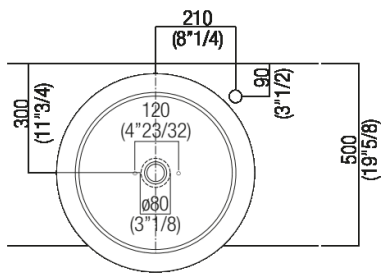

Altezza:	19 cm	7" 1/2 inches
Diametro:	54.5 cm	21" 1/2 inches
Peso:	42 kg	93 lbs
Confezione:	65 x 65 x 40 cm	25" 5/8 x 25" 5/8 x 15" 3/4 inches
Peso della confezione:	52 kg	115 lbs

Note: The washbasin can be delivered also in stone or marble types on demand, price to be calculated and prior technical verification.

**Finiture**

Petit Granit

**Materiali**

Marble

Main dimensions

**Installation notes**

**Scarico per sifone a bottiglia**  
**Drain for bottle trap**

**\*h.consigliata / advised h.**

Holes for countertop washbasins and top mounted taps for top

**PIANO cm 50 / COUNTERTOP cm 50**

Posizione standard per rubinetto su piano  
 Standard position for top mounted tap

Posizione standard per rubinetto a parete  
 Standard position for wall mounted tap

---

Tap position, recommended height