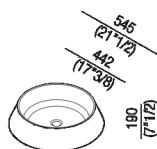

Altezza:	19 cm	7" 1/2 inches
Diametro:	54.5 cm	21" 1/2 inches
Peso:	42 kg	93 lbs
Confezione:	65 x 65 x 40 cm	25" 5/8 x 25" 5/8 x 15" 3/4 inches
Peso della confezione:	52 kg	115 lbs

Note: The washbasin can be delivered also in stone or marble types on demand, price to be calculated and prior technical verification.

Holes for countertop washbasins and top mounted taps for top

**PIANO cm 50 / COUNTERTOP cm 50**

Posizione standard per rubinetto su piano  
 Standard position for top mounted tap

Posizione standard per rubinetto a parete  
 Standard position for wall mounted tap

---

Tap position, recommended height