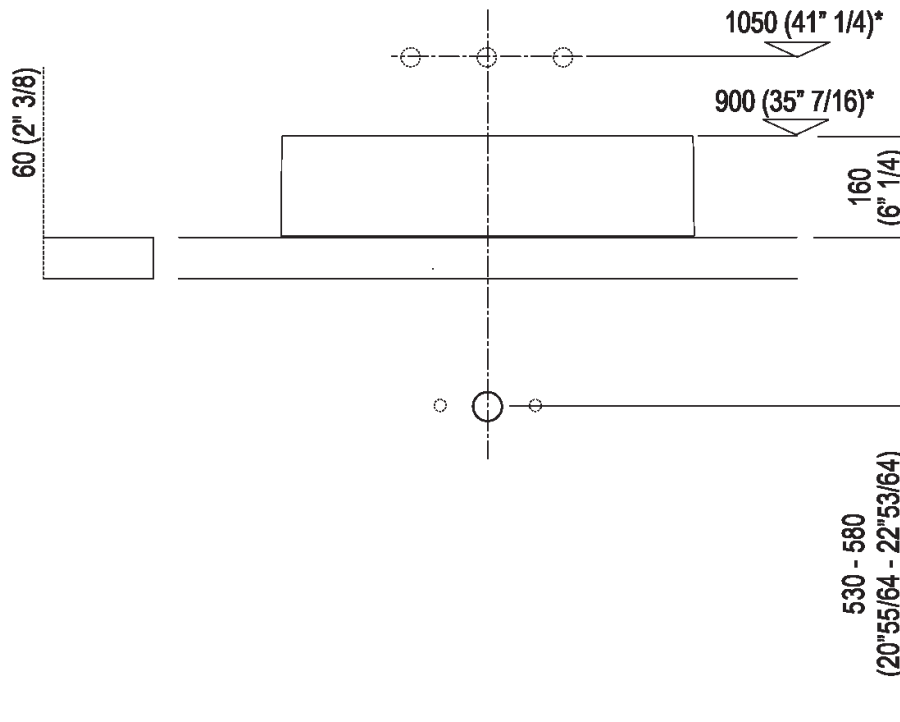

Altezza:	16 cm	6" 1/4 inches
Larghezza:	60 cm	23" 5/8 inches
Peso:	33 kg	73 lbs
Profondità :	40 cm	15" 3/4 inches
Confezione:	70 x 48 x 28 cm	27" 4/8 x 18" 7/8 x 11" inches
Peso della confezione:	39 kg	86 lbs

Note: The washbasin can be delivered also in stone or marble types on demand,
 price to be calculated and prior technical verification.

Finiture

Petit Granit

Materiali

Marble

Main dimensions

Installation notes

Scarico per sifone a bottiglia
Drain for bottle trap

***h.consigliata / advised h.**

Forature per lavabi da appoggio e rubinetti su piani Holes for
 countertop washbasins and top mounted taps for top

PIANO cm 50 / COUNTERTOP cm 50

Posizione standard per rubinetto su piano
 Standard position for top mounted tap

Posizione standard per rubinetto a parete
 Standard position for wall mounted tap

Tap position, recommended height