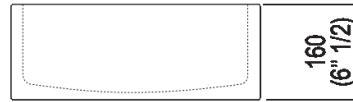

Altezza:	16 cm	6" 1/4 inches
Larghezza:	60 cm	23" 5/8 inches
Peso:	33 kg	73 lbs
Profondità :	40 cm	15" 3/4 inches
Confezione:	70 x 48 x 28 cm	27" 4/8 x 18" 7/8 x 11" inches
Peso della confezione:	39 kg	86 lbs

Note: The washbasin can be delivered also in stone or marble types on demand,
 price to be calculated and prior technical verification.

Finiture

Petit Granit

Materiali

Marble

Main dimensions

Installation notes

Scarico per sifone a bottiglia
Drain for bottle trap

***h.consigliata / advised h.**

Forature per lavabi da appoggio e rubinetti su piani Holes for
 countertop washbasins and top mounted taps for top

PIANO cm 50 / COUNTERTOP cm 50