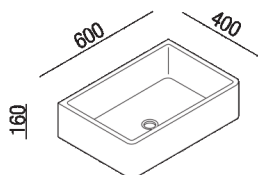

Over countertop washbasin
 ACER0730EPPG

Benedini Associati, 2019

Over countertop rectangular washbasin in
 Petit Granit marble, for outdoor use.

</p>

Round over countertop washbasin in Petit Granit marble. No tap hole. No overflow.
 Designed to take waste .MET0563.

Altezza:	16 cm	6" 1/4 inches
Larghezza:	60 cm	23" 5/8 inches
Peso:	33 kg	73 lbs
Profondità :	40 cm	15" 3/4 inches
Confezione:	70 x 48 x 28 cm	27" 4/8 x 18" 7/8 x 11" inches
Peso della confezione:	39 kg	86 lbs