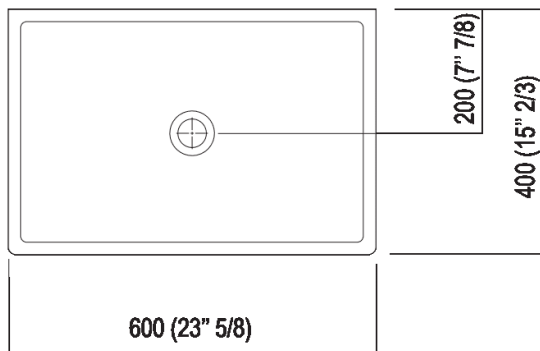

Altezza:	16 cm	6" 1/4 inches
Larghezza:	60 cm	23" 5/8 inches
Peso:	33 kg	73 lbs
Profondità :	40 cm	15" 3/4 inches
Confezione:	70 x 48 x 28 cm	27" 4/8 x 18" 7/8 x 11" inches
Peso della confezione:	39 kg	86 lbs

Note: The washbasin can be delivered also in stone or marble types on demand,
 price to be calculated and prior technical verification.

Finiture

Petit Granit

Materiali

Marble

Main dimensions

Installation notes

Scarico per sifone a bottiglia
Drain for bottle trap

***h.consigliata / advised h.**

Forature per lavabi da appoggio e rubinetti su piani Holes for
 countertop washbasins and top mounted taps for top

PIANO cm 50 / COUNTERTOP cm 50