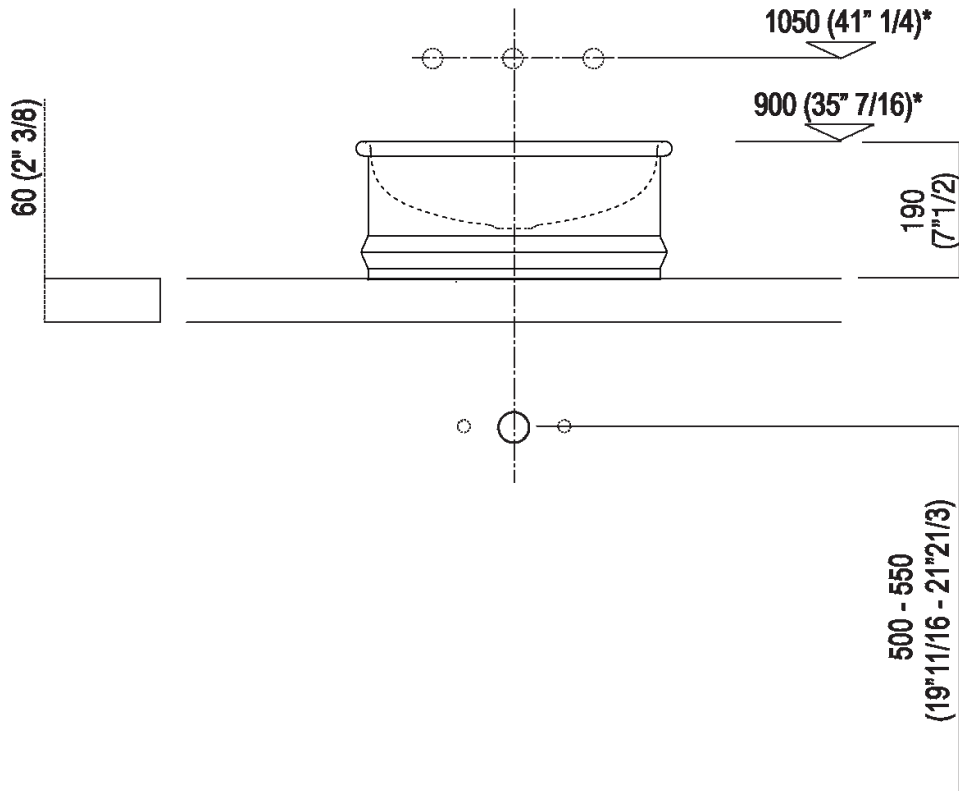

|                        |                 |                                   |
|------------------------|-----------------|-----------------------------------|
| Altezza:               | 19 cm           | 7" 1/2 inches                     |
| Diametro:              | 43.5 cm         | 17" 1/8 inches                    |
| Peso:                  | 7 kg            | 15 lbs                            |
| Confezione:            | 52 x 52 x 25 cm | 20" 4/8 x 20" 4/8 x 9" 7/8 inches |
| Peso della confezione: | 9 kg            | 20 lbs                            |

**Finiture**

-  White/dark grey
-  White/light grey
-  White

**Materiali**

-  Stainless steel

**Main dimensions**

Installation notes

**Scarico per sifone a bottiglia**  
**Drain for bottle trap**

**\*h.consigliata / advised h.**

Holes for countertop washbasins and top mounted taps for top

**PIANO cm 50 / COUNTERTOP cm 50**

Posizione standard per rubinetto su piano  
 Standard position for top mounted tap

Posizione standard per rubinetto a parete  
 Standard position for wall mounted tap

---

Tap position, recommended height