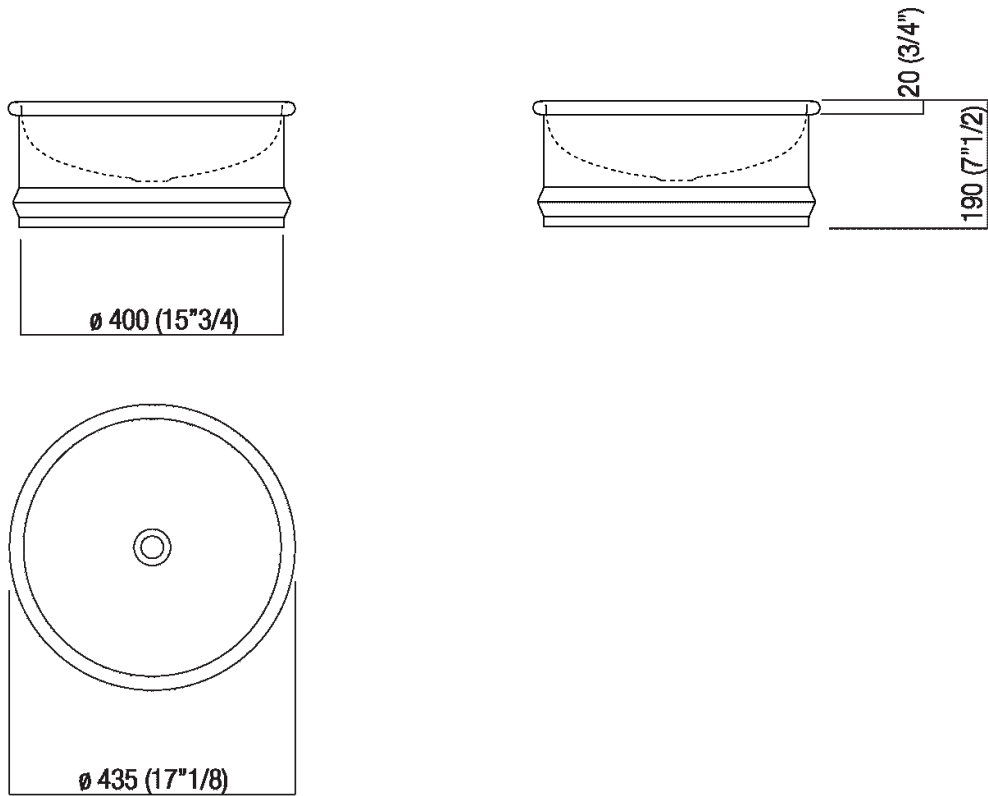

|                        |                 |                                   |
|------------------------|-----------------|-----------------------------------|
| Altezza:               | 19 cm           | 7" 1/2 inches                     |
| Diametro:              | 43.5 cm         | 17" 1/8 inches                    |
| Peso:                  | 7 kg            | 15 lbs                            |
| Confezione:            | 52 x 52 x 25 cm | 20" 4/8 x 20" 4/8 x 9" 7/8 inches |
| Peso della confezione: | 9 kg            | 20 lbs                            |

**Finiture**

-  White/dark grey
-  White/light grey
-  White

**Materiali**

-  Stainless steel

**Main dimensions**

Installation notes

**Scarico per sifone a bottiglia**  
**Drain for bottle trap**

**\*h.consigliata / advised h.**

Holes for countertop washbasins and top mounted taps for top

**PIANO cm 50 / COUNTERTOP cm 50**

Posizione standard per rubinetto su piano  
 Standard position for top mounted tap

Posizione standard per rubinetto a parete  
 Standard position for wall mounted tap

---

Tap position, recommended height