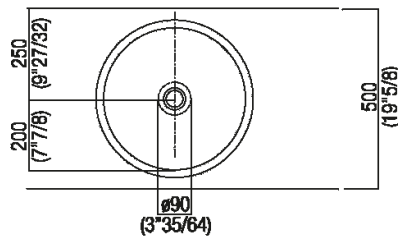

|                        |                 |                                   |
|------------------------|-----------------|-----------------------------------|
| Altezza:               | 19 cm           | 7" 1/2 inches                     |
| Diametro:              | 43.5 cm         | 17" 1/8 inches                    |
| Peso:                  | 7 kg            | 15 lbs                            |
| Confezione:            | 52 x 52 x 25 cm | 20" 4/8 x 20" 4/8 x 9" 7/8 inches |
| Peso della confezione: | 9 kg            | 20 lbs                            |

**Finiture**

-  White/dark grey
-  White/light grey
-  White

**Materiali**

-  Stainless steel

**Main dimensions**

Installation notes

**Scarico per sifone a bottiglia**  
**Drain for bottle trap**

**\*h.consigliata / advised h.**

Holes for countertop washbasins and top mounted taps for top

**PIANO cm 50 / COUNTERTOP cm 50**

Posizione standard per rubinetto su piano  
 Standard position for top mounted tap

Posizione standard per rubinetto a parete  
 Standard position for wall mounted tap

---

Tap position, recommended height