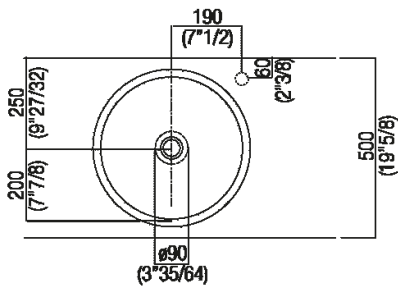

|                        |                 |                                   |
|------------------------|-----------------|-----------------------------------|
| Altezza:               | 19 cm           | 7" 1/2 inches                     |
| Diametro:              | 43.5 cm         | 17" 1/8 inches                    |
| Peso:                  | 7 kg            | 15 lbs                            |
| Confezione:            | 52 x 52 x 25 cm | 20" 4/8 x 20" 4/8 x 9" 7/8 inches |
| Peso della confezione: | 9 kg            | 20 lbs                            |

**Finiture**

-  White/dark grey
-  White/light grey
-  White

**Materiali**

-  Stainless steel

**Main dimensions**

Installation notes

**Scarico per sifone a bottiglia**  
**Drain for bottle trap**

**\*h.consigliata / advised h.**

Holes for countertop washbasins and top mounted taps for top

**PIANO cm 50 / COUNTERTOP cm 50**

Posizione standard per rubinetto su piano  
 Standard position for top mounted tap

Posizione standard per rubinetto a parete  
 Standard position for wall mounted tap

---

Tap position, recommended height