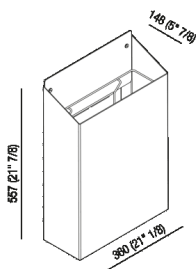

Wastepaper basket
AMC20938_

Konstantin Grcic, 2018

Wastepaper basket made of stainless steel
for outdoor featuring.