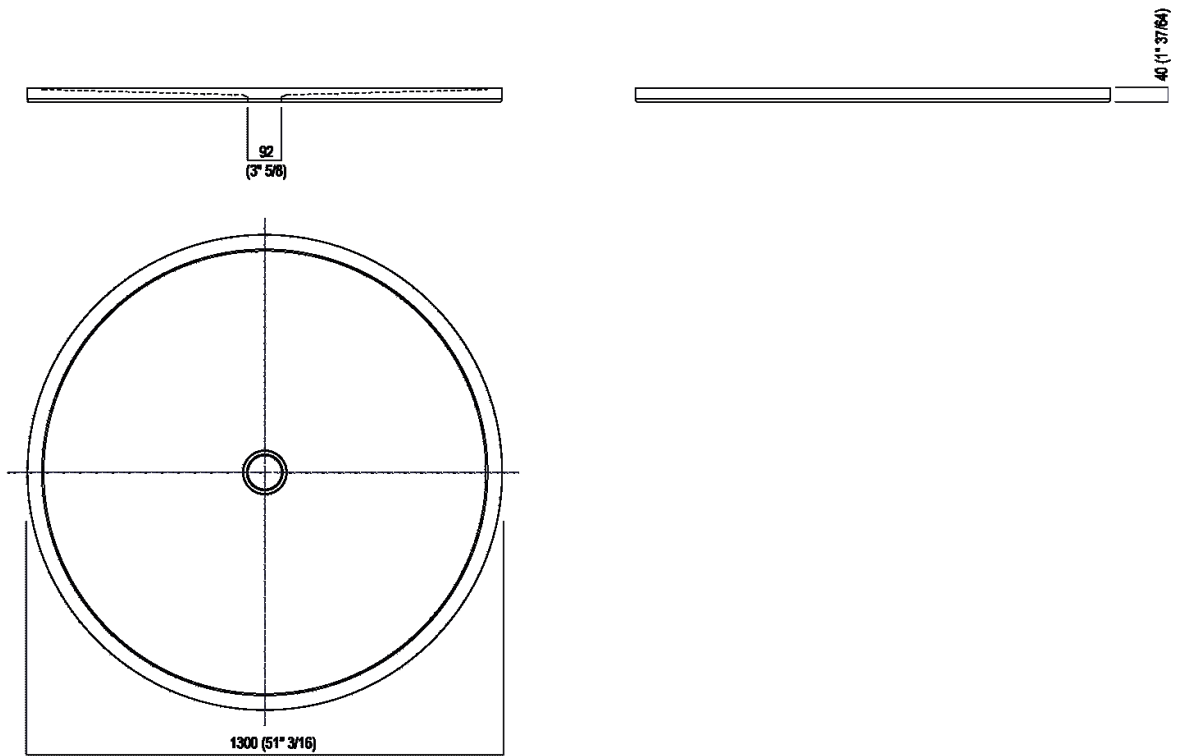

Shower tray
 ADOC1300PG

RD Agape, 2019

Shower tray in Petit Granit marble.

Finiture

Petit Granit

Materiali

Marble

Shower tray in Petit Granit marble. Complete with syphon with chromed ABS cover plate for the drain.

Altezza:	4 cm	1" 37/64 inches
Diametro:	130 cm	51" 3/16 inches

Note: For easier installation we recommend to use the template for the positioning of the waste trap AKITPZVAS.

Main dimensions

Installation notes