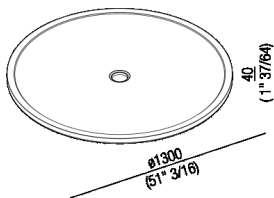

Shower tray
 ADOC1300PG

RD Agape, 2019

Shower tray in Petit Granit marble.

Finiture

Petit Granit

Materiali

Marble

Shower tray in Petit Granit marble. Complete with syphon with chromed ABS cover plate for the drain.

Altezza:	4 cm	1" 37/64 inches
Diametro:	130 cm	51" 3/16 inches

Note: For easier installation we recommend to use the template for the positioning of the waste trap AKITPZVAS.

Main dimensions

Installation notes