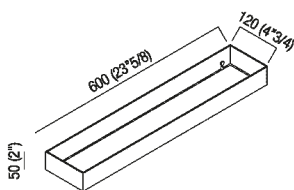

Shelf in stainless steel L 60 cm (23" 5/8)  
 A369234\_

Benedini Associati, 2004

Range of accessories and lights. Support elements in stainless steel with satin or polished finish and elements in white Cristalplant®.

Altezza:	5 cm	2" inches
Larghezza:	60 cm	23" 5/8 inches
Profondità :	12 cm	4" 3/4 inches

Note: Fixing kit included. Accessories are wall mounted by means of screws and wall anchors. Minimum order quantity: 4 pieces for any combination of item; for smaller quantities, add 20% surcharge.