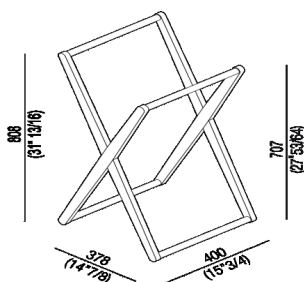

Asymmetric towel holder
 AMET1877

Benedini Associati, 2012

Floor standing towel holder, stool or small tables in two heights, in natural, brown, dark oak, painted teak oak or white or grey painted. The stool's (while stocks last) seat is made of natural or black leather.

Altezza: 80,8 cm 31" 13/16 inches

Larghezza: 40 cm 15" 3/4 inches

Profondità : 37,8 cm 14" 7/8 inches

Finiture

Natural oak

Brown oak

Dark oak

Grey

White

Painted teak

Materiali

Wood

Main dimensions