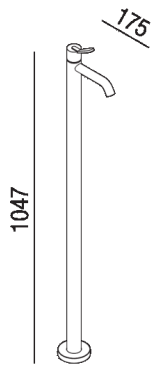

Floor standing washbasin mixer tap with floor connections
 .EFEZ004_+IFEZ004

Benedini Associati, 2018

Finiture

-  Chrome
-  Matt white painted
-  Matt black painted

Materiali

-  Brass

Floor standing washbasin mixer tap with floor connections

Altezza:	105.7 cm	41" 5/8 inches
Profondità :	17.5 cm	6" 7/8 inches

Main dimensions