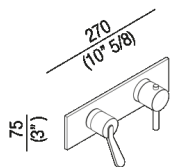

SCHEDA TECNICA
Taps and shower heads for washbasin
bathtub shower Fez 2 miscelatore
termostatico con deviatore a 2 vie
.EFEZ022_+IFEZ022

Thermostatic built-in mixer tap with two-way diverter

.EFEZ022_+IFEZ022

Benedini Associati, 2018

Thermostatic built-in mixer tap with two-way diverter

Altezza: 7.5 cm 3" inches

Larghezza: 27 cm 10" 5/8 inches

Finiture

Chrome

Matt white painted

Matt black painted

Materiali

Brass

Main dimensions