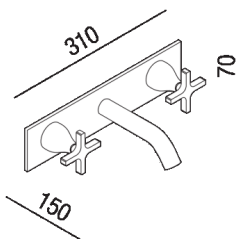

Built-in washbasin tap with dual control

.EMEM321_+.IMEM320

Benedini Associati, 2009

Finiture

-  Chrome
-  Matt black painted
-  Natural brushed brass
-  Brushed burnished

Materiali

-  Brass

Built-in washbasin tap with dual control, 15 cm (5 7/8) spout

Altezza:	7 cm	2" 3/4 inches
Larghezza:	31 cm	12" 1/4 inches
Profondità :	15 cm	15" 7/8 inches

Note: In addition to the standard finishes, matt white (RAL9003), natural polished brass or other customized natural brass finishes are available upon request for minimum batch of 10 pieces per finish, with surcharge equal to 20% of the price of the chrome finish and with a production time of 6 weeks from order date; or copper or nickel finishes by PVD (Physical Vapor Deposition) for minimum batch of 5 pieces, with surcharge equal to 50% of the price of the chrome finish and with production time of 10 weeks from order date.

Main dimensions