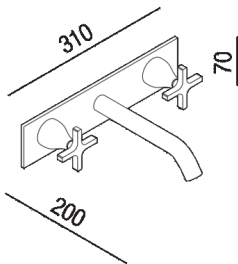

Built-in washbasin tap with dual control

.EMEM322_+.IMEM320

Benedini Associati, 2009

Finiture

-  Chrome
-  Matt black painted
-  Natural brushed brass
-  Brushed burnished

Materiali

-  Brass

Built-in washbasin tap with dual control, 20 cm (7 7/8) spout

Altezza: 7 cm 2" 3/4 inches

Larghezza: 31 cm 12" 1/4 inches

Profondità : 20 cm 7" 7/8 inches

Note: In addition to the standard finishes, matt white (RAL9003), natural polished brass or other customized natural brass finishes are available upon request for minimum batch of 10 pieces per finish, with surcharge equal to 20% of the price of the chrome finish and with a production time of 6 weeks from order date; or copper or nickel finishes by PVD (Physical Vapor Deposition) for minimum batch of 5 pieces, with surcharge equal to 50% of the price of the chrome finish and with production time of 10 weeks from order date.

Main dimensions