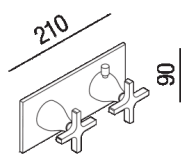

**SCHEDA TECNICA**  
**Taps and shower heads for bathtub and**  
**shower Memory gruppo termostatico ad**  
**una uscita**  
**.EMEM351\_+.IMEM351**

Thermostatic set with single output  
 .EMEM351\_+.IMEM351

Benedini Associati, 2009

Built-in thermostatic set with water flow regulation and single output.

Altezza:	9 cm	3" 1/2 inches
Larghezza:	23.4 cm	9" 7/32 inches

Note: Customized finishes: - matt white (RAL9003) finish; - natural polished brass; - other customized natural brass finishes Minimum batch 10 pieces for finish. Surcharge 10% of the price of the matt black finish. Production time of 6 weeks from order date. Customized finishes: - copper PVD; - Gun metal PVD; - nickel brushed Minimum batch 5 pieces for finish. Surcharge 50% of the price of the chrome finish. Production time of 10/12 weeks from order date. (\* Physical Vapor Deposition)