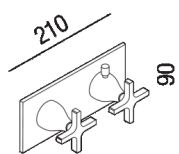

**SCHEDA TECNICA**  
**Taps and shower heads for bathtub and**  
**shower Memory gruppo termostatico a**  
**due uscite**  
**.EMEM352\_+.IMEM352**

Thermostatic set with two outputs  
 .EMEM352\_+.IMEM352

Benedini Associati, 2009

Built-in thermostatic set with flow regulation with two outputs.

Altezza:	9 cm	3" 1/2 inches
Larghezza:	23.4 cm	9â€• 7/32 inches

Note: Customized finishes:&#10; - matt white (RAL9003) finish&#10; - natural polished brass&#10; - other customized natural brass finishes Minimum batch 10 pieces for finish. Surcharge 10% of the price of the matt black finish. Production time of 6 weeks from order date. Customized finishes:&#10; - copper PVD&#10; - Gun metal PVD&#10; - nickel brushed Minimum batch 5 pieces for finish. Surcharge 50% of the price of the chrome finish. Production time of 10/12 weeks from order date. (\* Physical Vapor Deposition)