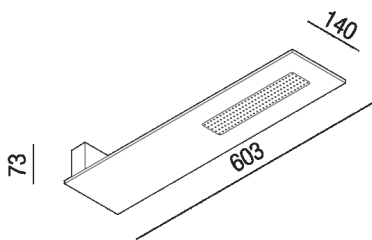

Wall mounted shower head

ASEN0973N

Gwenael Nicolas, Curiosity, 2008

**Finiture**

Black anodised

**Materiali**

Aluminium

Wall mounted shower head with water flow limiter (9 lt/min)

Altezza:	7.3 cm	2" 7/8 inches
Larghezza:	14 cm	5" 1/2 inches
Profondità :	60.3 cm	23" 3/4 inches

**Main dimensions**