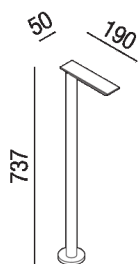

Floor mounted single hole mixer for bathtub  
 .ESEN0911N+.CRUB0972

Gwenael Nicolas, Curiosity, 2008

**Finiture**

Black anodised

**Materiali**

Aluminium

Floor mounted single hole mixer for bathtub.

Altezza:	73.7 cm	29" inches
Larghezza:	5 cm	2" inches
Profondità :	19 cm	7" 1/2 inches

Note: The anodising process does not guarantee that all items will have the same finish, therefore slight colour differences cannot be considered reasons for complaints. #10; #10; Customized finishes: #10; - matt white (RAL9003) finish #10; Minimum batch 5 pieces fany combination of item. Surcharge 60% of the price of the black finish. Production time of 12 weeks from order date. #10; - anodized natural aluminium #10; Minimum batch 5 pieces fany combination of item. Surcharge 15% of the price of the chrome finish. Production time of 10/12 weeks from order date.

Main dimensions