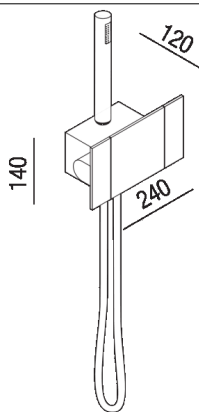

Wall mounted tap for hand-held shower with flexible hose
 .ESEN0913ON+.ISEN0912O

Gwenael Nicolas, Curiosity, 2008

Finiture

Black anodised

Materiali

Aluminium

Wall mounted tap for hand-held shower with flexible hose.

Altezza:	14 cm	5" 1/2 inches
Larghezza:	24 cm	9" 1/2 inches
Profondità :	12 cm	4" 3/4 inches

Note: The anodising process does not guarantee that all items will have the same finish, therefore slight colour differences cannot be considered reasons for complaints. Customized finishes:- matt white (RAL9003) finish Minimum batch 5 pieces fany combination of item. Surcharge 60% of the price of the black finish. Production time of 12 weeks from order date.- anodized natural aluminium Minimum batch 5 pieces fany combination of item. Surcharge 15% of the price of the chrome finish. Production time of 10/12 weeks from order date.

Main dimensions