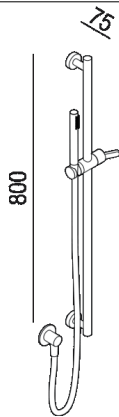

Hand held shower with sliding bar and water connection
.CRUB1120_

Benedini Associati, 2015

Hand held shower with sliding bar and water connection. Coupling 1/2" G

Altezza:	90 cm	35" 3/8 inches
Profondità :	7.5 cm	2" 15/16 inches

Finiture

Polished

Satin finish

Materiali

Stainless steel