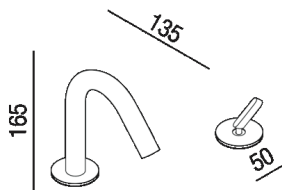

Top mounted washbasin tap set  
 ARUB1006\_

Benedini Associati, 2015

**Finiture**

-  Polished
-  Satin finish

**Materiali**

-  Stainless steel

Top mounted washbasin tap set with spout, joystick mixer and flexible adduction pipes.

Altezza:	16.5 cm	6" 1/2 inches
Diametro:	5 cm	2" inches
Profondità :	13.5 cm	5" 3/8 inches

Note: During the winter months, the use of taps outdoor needs insertion of a drain valve into the water adduction system.

**Main dimensions**