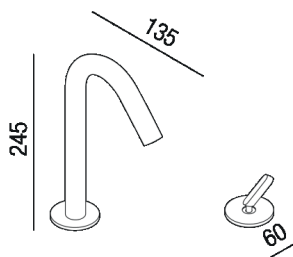

Top mounted washbasin tap set  
 ARUB1007\_

Benedini Associati, 2015

**Finiture**

Polished

Satin finish

**Materiali**

Stainless steel

Top mounted washbasin tap set with spout, joystick mixer and flexible adduction pipes.

Altezza:	24.5 cm	9" 5/8 inches
Diametro:	5 cm	2" inches
Profondità :	13.5 cm	5" 3/8 inches

Note: During the winter months, the use of taps outdoor needs insertion of a drain valve into the water adduction system.

**Main dimensions**