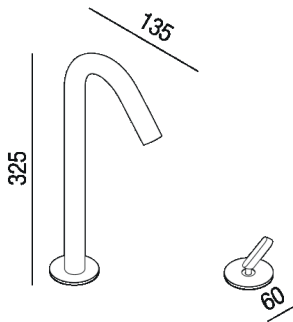

Top mounted washbasin tap set
 ARUB1008_

Benedini Associati, 2015

Top mounted washbasin tap set with spout, joystick mixer and flexible adduction pipes.

Finiture

-  Polished
-  Satin finish

Materiali

-  Stainless steel

Altezza:	32.5 cm	12" 3/4 inches
Diametro:	5 cm	2" inches
Profondità :	13.5 cm	5" 3/8 inches

Note: During the winter months, the use of taps outdoor needs insertion of a drain valve into the water adduction system.

Main dimensions