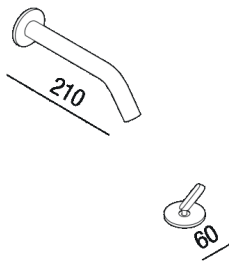

Washbasin unit

ARUB1081_

Benedini Associati, 2015

Finiture

Polished

Satin finish

Materiali

Stainless steel

Washbasin unit made up of wall-mounted outlet and joystick mixer to be installed on the top, with supply hoses. The outlet can also be attached where there is a mirror which must be appropriately drilled.

Profondità : 20 cm 7" 7/8 inches

Note: On all Flat XL and Evoluzione countertops, on Lato and on washbasins Flat 80, Flat 100 the tap handle Square for countertop mounting is positioned to the right of the washbasin in the midth of the available space in depth and in the technical nearest possible position to the washbasin. Where not possible, the tap handle will be positioned to the left of the washbasin. During the winter months, the use of taps outdoor needs insertion of a drain valve into the water adduction system.

Main dimensions