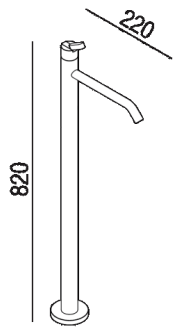

Floor standing bathtub mixer tap
 .ERUB1115_+.IRUB1112

Benedini Associati, 2015

Finiture

Polished

Satin finish

Materiali

Stainless steel

Floor standing bathtub mixer tap with floor connections.

Altezza: 82 cm 32" 9/32 inches

Profondità : 22 cm 8" 21/32 inches

Main dimensions