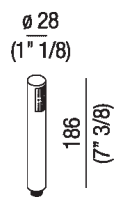

Cylindrical limescale resistant handheld shower in brass with non return valve
 .MET0169R_

Finiture

-  Brushed burnished
-  Brushed
-  Chrome
-  Matt white
-  Mat black
-  Natural brushed brass

Materiali

-  Brass

Cylindrical limescale resistant handheld shower in brass with non return valve.
 Coupling 1/2" G. Can be used with Fez 2 taps.

Altezza:	18.6 cm	7" 3/8 inches
Diametro:	2.8 cm	1" 1/8 inches