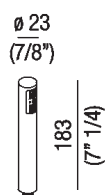

Cylindrical limescale resistant handheld shower in ABS with non-return valve
 .MET0268R_

Cylindrical limescale resistant handheld shower in ABS with non-return valve.
 Coupling 1/2" G. Can be used with Fez 2 taps.

Altezza: 18.3 cm 7" 1/4 inches

Diametro: 2.3 cm 7/8" inches

Note: Handheld showers and hoses for insertion in the various shower units and bathtubs with Agape taps.

Finiture

-  Chrome
-  Brushed
-  Brushed black
-  Satin finish