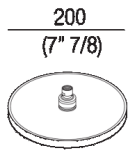

Limescale resistant shower head in ABS (ø
200 mm - 7" 7/8)
.CRUB1103R_

Finiture

-  Chrome
-  Brushed
-  Matt white
-  Mat black

Materiali

-  ABS

Limescale resistant shower head in ABS (ø 200 mm - 7" 7/8), complete with articulated joint and non-return valve. Coupling 1/2" G. Can be used with Fez 2 taps.

Diametro: 20 cm 7" 7/8 inches