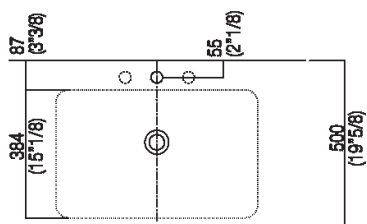

Finiture

-  White Carrara
-  Black Marquina
-  White
-  Green Alpi
-  Dark Emperador

Materiali

-  Marble
-  Cristalplant® biobased

Note: It is available with a minimum length of 80 cm (31" 1/4) and a maximum length of 240 cm (94" 1/2).

Installation notes: countertop to be rested on cabinet with thickness cm 3 (1"3/16)

Scarico per sifone a bottiglia e ad incasso
 Drain for bottle trap and concealed waste trap

*h.consigliata / advised h.

Holes for integrated washbasins and top mounted taps for top

PIANO cm 50 / COUNTERTOP cm 50

Posizione standard per rubinetto su piano
Standard position for top mounted tap

Lavabo integrato nel piano
Washbasin integrate into the countertop

Posizione standard per rubinetto a parete
Standard position for wall mounted tap

Lavabo integrato nel piano
Washbasin integrate into the countertop

Posizione speciale per rubinetto Sen a parete e Square con bocca curva
Special position for wall mounted tap Sen and Square white curved spout