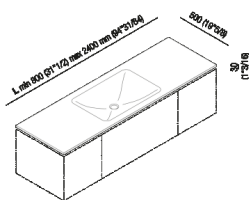

Countertop 3 cm (1" 1/8) with single, integrated washbasin Ottocento 001 AXXM011Z_

Benedini Associati, 2002

Countertop with single, integrated washbasin Ottocento 001.

Altezza:	3 cm	1" 1/8 inches
Profondità :	50 cm	19" 3/4 inches

Finiture

-  White Carrara
-  Black Marquina
-  White
-  Green Alpi
-  Dark Emperador

Materiali

-  Marble
-  Cristalplant® biobased

Note: It is available with a minimum length of 80 cm (31" 1/4) and a maximum length of 240 cm (94" 1/2).

Installation notes: countertop to be rested on cabinet with thickness cm 3 (1"3/16)

Scarico per sifone a bottiglia e ad incasso
 Drain for bottle trap and concealed waste trap

*h.consigliata / advised h.

Holes for integrated washbasins and top mounted taps for top

PIANO cm 50 / COUNTERTOP cm 50

Posizione standard per rubinetto su piano
Standard position for top mounted tap

Lavabo integrato nel piano
Washbasin integrate into the countertop