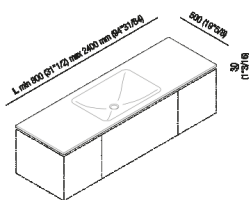

Countertop 3 cm (1" 1/8) with single, integrated washbasin Ottocento 001 AXXM011Z\_

Benedini Associati, 2002

Countertop with single, integrated washbasin Ottocento 001.

Altezza:	3 cm	1" 1/8 inches
Profondità :	50 cm	19" 3/4 inches

**Finiture**

-  White Carrara
-  Black Marquina
-  White
-  Green Alpi
-  Dark Emperador

**Materiali**

-  Marble
-  Cristalplant® biobased

Note: It is available with a minimum length of 80 cm (31" 1/4) and a maximum length of 240 cm (94" 1/2).