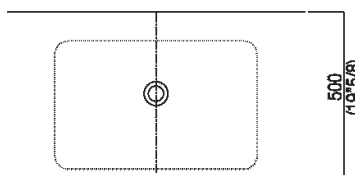

Finiture

-  White Carrara
-  Black Marquina
-  White
-  Green Alpi
-  Dark Emperador

Materiali

-  Marble
-  Cristalplant® biobased

Note: It is available with a minimum length of 80 cm (31" 1/4) and a maximum length of 240 cm (94" 1/2).

Holes for integrated washbasins and top mounted taps for top

PIANO cm 50 / COUNTERTOP cm 50

Posizione standard per rubinetto su piano
Standard position for top mounted tap

Lavabo integrato nel piano
Washbasin integrate into the countertop

Posizione standard per rubinetto a parete
Standard position for wall mounted tap

Lavabo integrato nel piano
Washbasin integrate into the countertop

Posizione speciale per rubinetto Sen a parete e Square con bocca curva
Special position for wall mounted tap Sen and Square white curved spout

NON POSSIBILE
NOT POSSIBLE

Tap position, recommended height