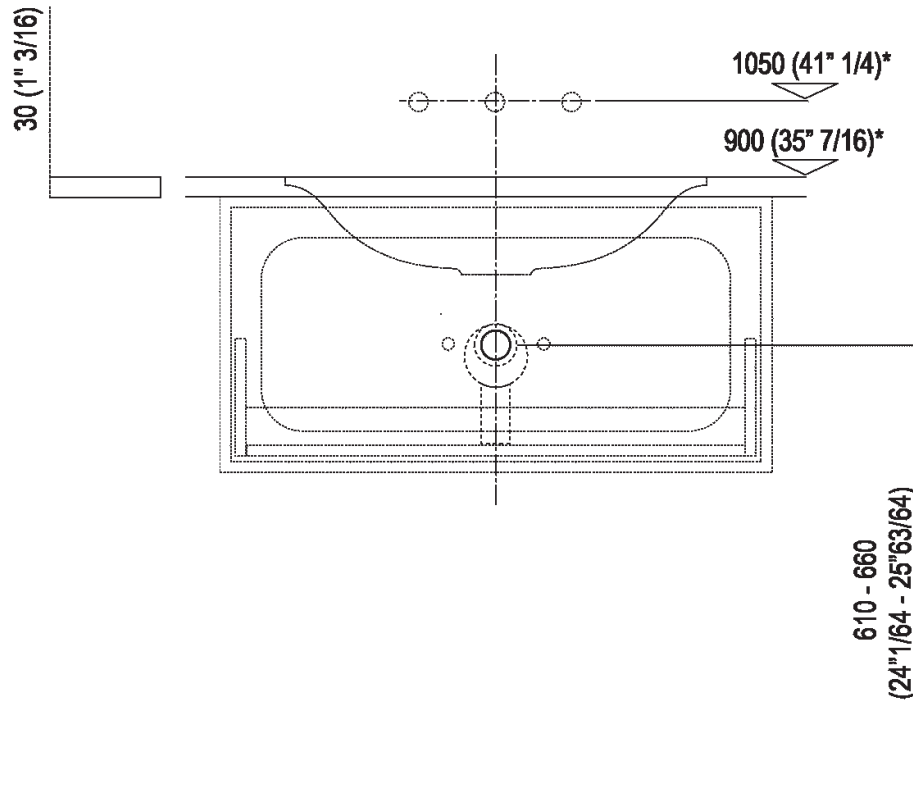

Installation notes: countertop to be rested on cabinet with thickness cm 3 (1"3/16)

Scarico per sifone a bottiglia e ad incasso
Drain for bottle trap and concealed waste trap

*h.consigliata / advised h.