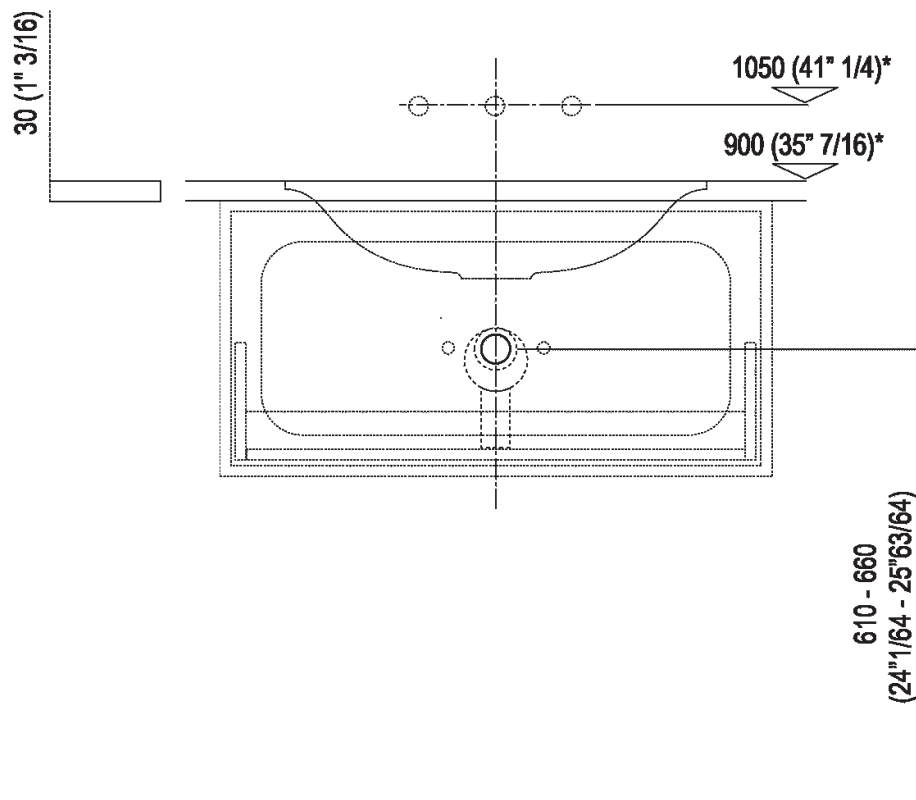

Countertop 3 cm (1" 1/8) with two integrated washbasins Ottocento 001  
 AXXM012Z\_

Benedini Associati, 2002

Countertop 3 cm (1" 1/8) with two integrated washbasins Ottocento 001.

Altezza:	3 cm	1" 1/8 inches
Profondità :	50 cm	19" 3/4 inches

Note: It is available with a minimum length of 160 cm (63") and a maximum length of 240 cm (94" 1/2).

**Finiture**

-  White Carrara
-  Black Marquina
-  White
-  Green Alpi
-  Dark Emperador

**Materiali**

-  Marble
-  Cristalplant® biobased

Installation notes: countertop to be rested on cabinet with thickness 3 cm (1 3/16)

Scarico per sifone a bottiglia e ad incasso  
 Drain for bottle trap and concealed waste trap

\*h.consigliata / advised h.

Holes for integrated washbasins and top mounted taps for top

**PIANO cm 50 / COUNTERTOP cm 50**

**Posizione standard per rubinetto su piano**  
**Standard position for top mounted tap**