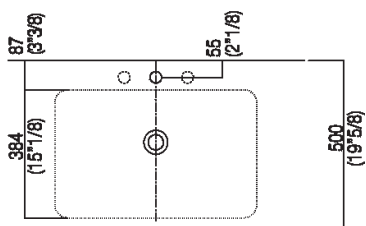

Countertop 3 cm (1" 1/8) with two integrated washbasins Ottocento 001  
 AXXM012Z\_

Benedini Associati, 2002

Countertop 3 cm (1" 1/8) with two integrated washbasins Ottocento 001.

Altezza:	3 cm	1" 1/8 inches
Profondità :	50 cm	19" 3/4 inches

Note: It is available with a minimum length of 160 cm (63") and a maximum length of 240 cm (94" 1/2).

**Finiture**

-  White Carrara
-  Black Marquina
-  White
-  Green Alpi
-  Dark Emperador

**Materiali**

-  Marble
-  Cristalplant® biobased

Installation notes: countertop to be rested on cabinet with thickness 3 cm (1 3/16)

Scarico per sifone a bottiglia e ad incasso  
 Drain for bottle trap and concealed waste trap

\*h.consigliata / advised h.

Holes for integrated washbasins and top mounted taps for top

**PIANO cm 50 / COUNTERTOP cm 50**

**Posizione standard per rubinetto su piano**  
**Standard position for top mounted tap**