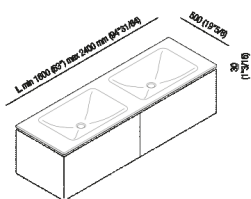

Countertop 3 cm (1" 1/8) with two integrated washbasins Ottocento 001  
 AXXM012Z\_

Benedini Associati, 2002

Countertop 3 cm (1" 1/8) with two integrated washbasins Ottocento 001.

Altezza:	3 cm	1" 1/8 inches
Profondità :	50 cm	19" 3/4 inches

Note: It is available with a minimum length of 160 cm (63") and a maximum length of 240 cm (94" 1/2).

**Finiture**

-  White Carrara
-  Black Marquina
-  White
-  Green Alpi
-  Dark Emperador

**Materiali**

-  Marble
-  Cristalplant® biobased

Installation notes: countertop to be rested on cabinet with thickness 3 cm (1 3/16)

Scarico per sifone a bottiglia e ad incasso  
 Drain for bottle trap and concealed waste trap

\*h.consigliata / advised h.

Holes for integrated washbasins and top mounted taps for top

**PIANO cm 50 / COUNTERTOP cm 50**

**Posizione standard per rubinetto su piano**  
**Standard position for top mounted tap**