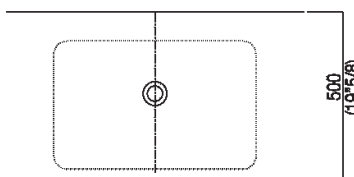

Countertop 3 cm (1" 1/8) with two integrated washbasins Ottocento 001  
 AXXM012Z\_

Benedini Associati, 2002

Countertop 3 cm (1" 1/8) with two integrated washbasins Ottocento 001.

Altezza:	3 cm	1" 1/8 inches
Profondità :	50 cm	19" 3/4 inches

Note: It is available with a minimum length of 160 cm (63") and a maximum length of 240 cm (94" 1/2).

**Finiture**

-  White Carrara
-  Black Marquina
-  White
-  Green Alpi
-  Dark Emperador

**Materiali**

\*h.consigliata / advised h.

Holes for integrated washbasins and top mounted taps for top

**PIANO cm 50 / COUNTERTOP cm 50**

**Posizione standard per rubinetto su piano**  
**Standard position for top mounted tap**

**Lavabo integrato nel piano**  
**Washbasin integrate into the countertop**

**Posizione standard per rubinetto a parete**  
**Standard position for wall mounted tap**

**Lavabo integrato nel piano**  
**Washbasin integrate into the countertop**