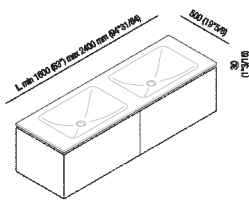

Countertop 3 cm (1" 1/8) with two integrated washbasins Ottocento 001
 AXXM012Z_

Benedini Associati, 2002

Countertop 3 cm (1" 1/8) with two integrated washbasins Ottocento 001.

Altezza:	3 cm	1" 1/8 inches
Profondità :	50 cm	19" 3/4 inches

Note: It is available with a minimum length of 160 cm (63") and a maximum length of 240 cm (94" 1/2).

Finiture

-  White Carrara
-  Black Marquina
-  White
-  Green Alpi
-  Dark Emperador

Materiali

-  Marble
-  Cristalplant® biobased