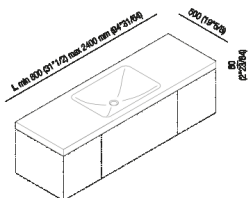

Countertop 6 cm (2" 3/8) with single, integrated washbasin Ottocento 001 AXMM011Z\_

Benedini Associati, 2002

Countertop 6 cm (2" 3/8) with single, integrated washbasin Ottocento 001.

Altezza:	6 cm	2" 3/8 inches
Profondità :	50 cm	19" 3/4 inches

Note: It is available with a minimum length of 80 cm (31" 1/4) and a maximum length of 240 cm (94" 1/2).

**Finiture**

-  White Carrara
-  Black Marquina
-  White
-  Green Alpi
-  Dark Emperador

**Materiali**