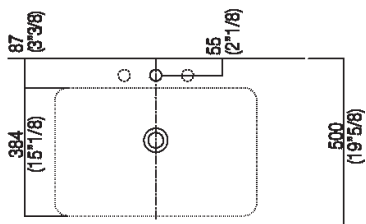

Countertop 6 cm (2" 3/8) with two integrated washbasins Ottocento 001
 AXMM012Z_

Benedini Associati, 2002

Countertop 6 cm (2" 3/8) with two integrated washbasins Ottocento 001.

Altezza:	6 cm	2" 3/8 inches
Profondità :	50 cm	19" 3/4 inches

Note: It is available with a minimum length of 160 cm (63") and a maximum length of 240 cm (94" 1/2).

Finiture

-  White Carrara
-  Black Marquina
-  White
-  Green Alpi
-  Dark Emperador

Materiali

-  Marble
-  Cristalplant® biobased

Installation notes: countertop to be rested on cabinet with thickness cm 6 (2"3/8)

Scarico per sifone a bottiglia e ad incasso
 Drain for bottle trap and concealed waste trap

*h.consigliata / advised h.

Holes for integrated washbasins and top mounted taps for top

PIANO cm 50 / COUNTERTOP cm 50

Posizione standard per rubinetto su piano
Standard position for top mounted tap

Lavabo integrato nel piano
Washbasin integrate into the countertop