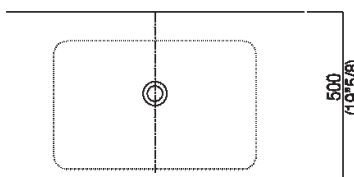

Countertop 6 cm (2" 3/8) with two integrated washbasins Ottocento 001
 AXMM012Z_

Benedini Associati, 2002

Countertop 6 cm (2" 3/8) with two integrated washbasins Ottocento 001.

Altezza:	6 cm	2" 3/8 inches
Profondità :	50 cm	19" 3/4 inches

Note: It is available with a minimum length of 160 cm (63") and a maximum length of 240 cm (94" 1/2).

Finiture

-  White Carrara
-  Black Marquina
-  White
-  Green Alpi
-  Dark Emperador

Materiali

-  Marble
-  Cristalplant® biobased

Holes for integrated washbasins and top mounted taps for top

PIANO cm 50 / COUNTERTOP cm 50

Posizione standard per rubinetto su piano
Standard position for top mounted tap

Lavabo integrato nel piano
Washbasin integrate into the countertop

Posizione standard per rubinetto a parete
Standard position for wall mounted tap

Lavabo integrato nel piano
Washbasin integrate into the countertop

Posizione speciale per rubinetto Sen a parete e Square con bocca curva
Special position for wall mounted tap Sen and Square white curved spout