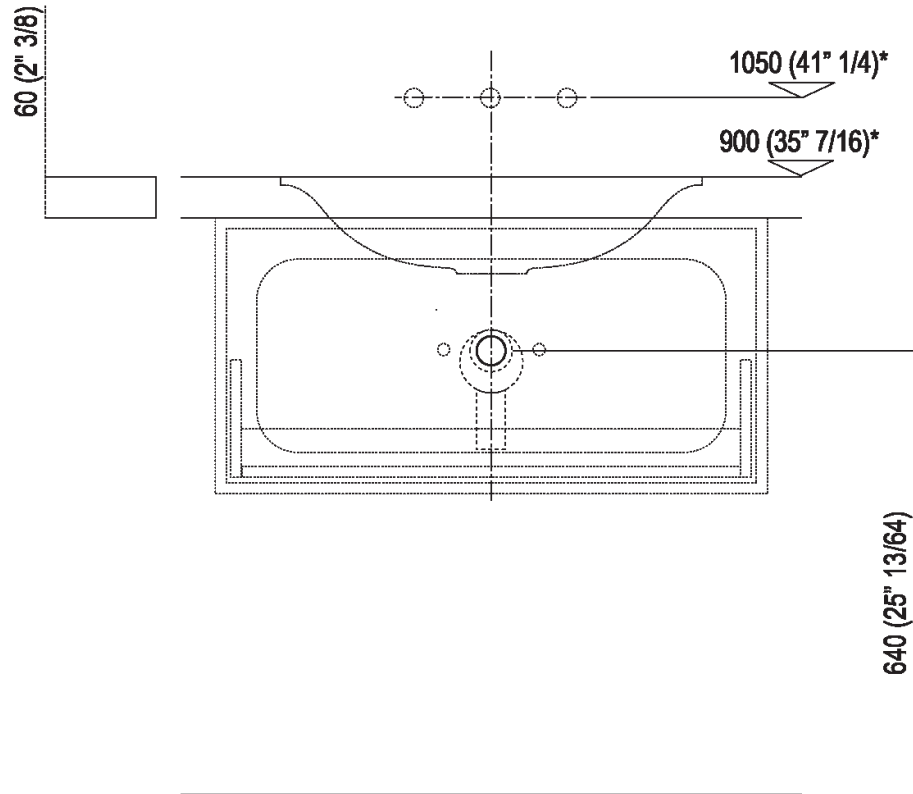

Installation notes: countertop to be rested on cabinet with thickness cm 6 (2"3/8)

Scarico per sifone a bottiglia e ad incasso
Drain for bottle trap and concealed waste trap

*h.consigliata / advised h.