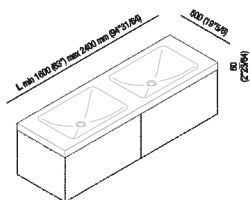

Countertop 6 cm (2" 3/8) with two integrated washbasins Ottocento 001
 AXMM012Z_

Benedini Associati, 2002

Countertop 6 cm (2" 3/8) with two integrated washbasins Ottocento 001.

Altezza:	6 cm	2" 3/8 inches
Profondità :	50 cm	19" 3/4 inches

Note: It is available with a minimum length of 160 cm (63") and a maximum length of 240 cm (94" 1/2).

Finiture

-  White Carrara
-  Black Marquina
-  White
-  Green Alpi
-  Dark Emperador

Materiali

-  Marble
-  Cristalplant® biobased

Holes for integrated washbasins and top mounted taps for top

PIANO cm 50 / COUNTERTOP cm 50

Posizione standard per rubinetto su piano
Standard position for top mounted tap

Lavabo integrato nel piano
Washbasin integrate into the countertop

Posizione standard per rubinetto a parete
Standard position for wall mounted tap

Lavabo integrato nel piano
Washbasin integrate into the countertop

Posizione speciale per rubinetto Sen a parete e Square con bocca curva
Special position for wall mounted tap Sen and Square white curved spout