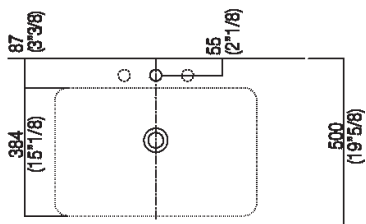

Note: It is available with a minimum length of 160 cm (63") and a maximum length of 240 cm (94" 1/2).

Finiture

-  White Carrara
-  Black Marquina
-  White
-  Green Alpi
-  Dark Emperador

Materiali

-  Marble
-  Cristalplant® biobased

Installation notes: countertop to be rested on cabinet with thickness cm 6 (2"3/8)

Scarico per sifone a bottiglia e ad incasso
 Drain for bottle trap and concealed waste trap

*h.consigliata / advised h.

Holes for integrated washbasins and top mounted taps for top

PIANO cm 50 / COUNTERTOP cm 50

Posizione standard per rubinetto su piano
Standard position for top mounted tap

Lavabo integrato nel piano
Washbasin integrate into the countertop

NON POSSIBILE
NOT POSSIBLE

Tap position, recommended height

SEN

FEZ2 - LIMÓN - MEMORY - MEMORY MIX - SQUARE

H 100/110 mm
(3⁷/₈-4³/₈)

H 120 mm (4³/₄)