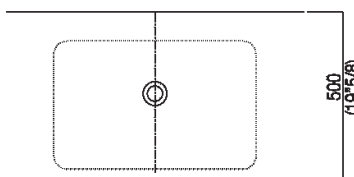

Note: It is available with a minimum length of 160 cm (63") and a maximum length of 240 cm (94" 1/2).

Finiture

-  White Carrara
-  Black Marquina
-  White
-  Green Alpi
-  Dark Emperador

Materiali

-  Marble
-  Cristalplant® biobased

Holes for integrated washbasins and top mounted taps for top

PIANO cm 50 / COUNTERTOP cm 50

Posizione standard per rubinetto su piano
Standard position for top mounted tap

Lavabo integrato nel piano
Washbasin integrate into the countertop

Posizione standard per rubinetto a parete
Standard position for wall mounted tap

Lavabo integrato nel piano
Washbasin integrate into the countertop

Posizione speciale per rubinetto Sen a parete e Square con bocca curva
Special position for wall mounted tap Sen and Square white curved spout

NON POSSIBILE
NOT POSSIBLE

Tap position, recommended height

SEN

FEZ2 - LIMÓN - MEMORY - MEMORY MIX - SQUARE

H 100/110 mm
(3⁷/₈-4³/₈)

H 120 mm (4³/₄)