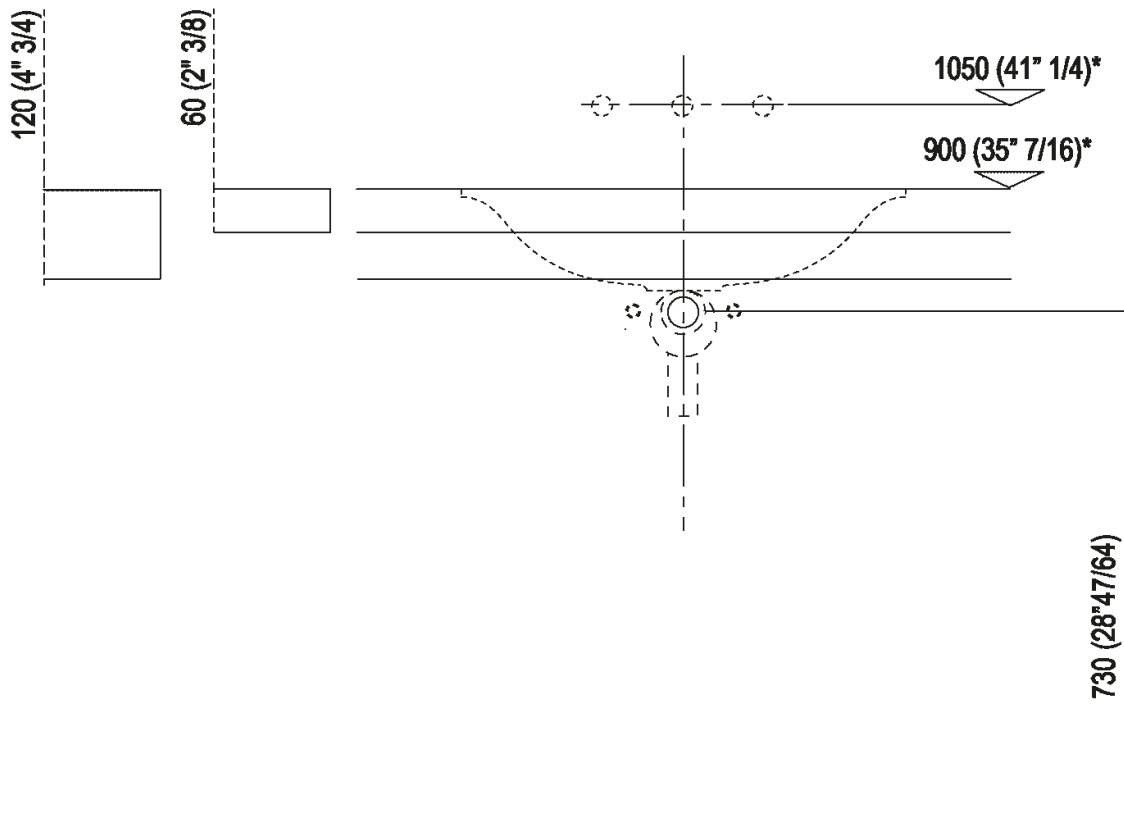

-  Marble
-  Cristalplant® biobased

Countertop 6 cm (2" 3/8) with single, integrated washbasin Ottocento 001.

Altezza:	6 cm	2" 3/8 inches
Profondità :	50 cm	19" 3/4 inches

Note: It is available with a minimum length of 100 cm (39" 7/8) and a maximum length of 240 cm (94" 1/2).

Installation notes: countertop with concealed wall
 fixings/freestanding with thickness cm 6 (2"3/8) and cm 12 (4"3/4)

Scarico per sifone a bottiglia
 Drain for bottle trap
 *h.consigliata / advised h.

Installation notes: countertop with concealed wall
 fixings/freestanding with thickness cm 6 (2"3/8) and cm 12
 (4"3/4)

Scarico per sifone ad incasso e piletta con canotto fisso
Drain for concealed waste trap with not adjustable pipe

*h.consigliata / advised h.

Holes for integrated washbasins and top mounted taps for top

PIANO cm 50 / COUNTERTOP cm 50

Posizione standard per rubinetto su piano
Standard position for top mounted tap

Lavabo integrato nel piano
Washbasin integrate into the countertop