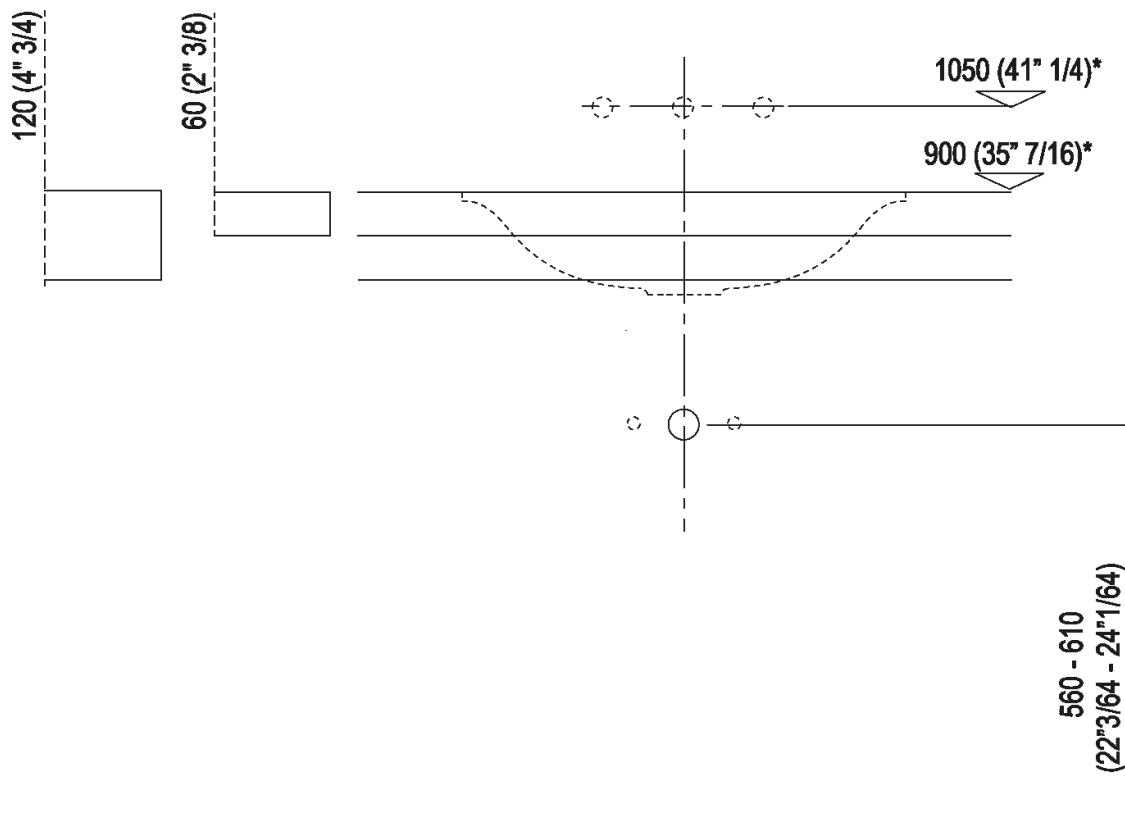

-  Marble
-  Cristalplant® biobased

Countertop 6 cm (2" 3/8) with single, integrated washbasin Ottocento 001.

Altezza:	6 cm	2" 3/8 inches
Profondità :	50 cm	19" 3/4 inches

Note: It is available with a minimum length of 100 cm (39" 7/8) and a maximum length of 240 cm (94" 1/2).

Installation notes: countertop with concealed wall
 fixings/freestanding with thickness cm 6 (2"3/8) and cm 12 (4"3/4)

Scarico per sifone a bottiglia
 Drain for bottle trap
 *h.consigliata / advised h.

*h.consigliata / advised h.

Installation notes: countertop with concealed wall
 fixings/freestanding with thickness cm 6 (2"3/8) and cm 12
 (4"3/4)

Scarico per sifone ad incasso
 Drain for concealed waste trap

*h.consigliata / advised h.

Holes for integrated washbasins and top mounted taps for top

PIANO cm 50 / COUNTERTOP cm 50

Posizione standard per rubinetto su piano
Standard position for top mounted tap

Lavabo integrato nel piano
Washbasin integrate into the countertop