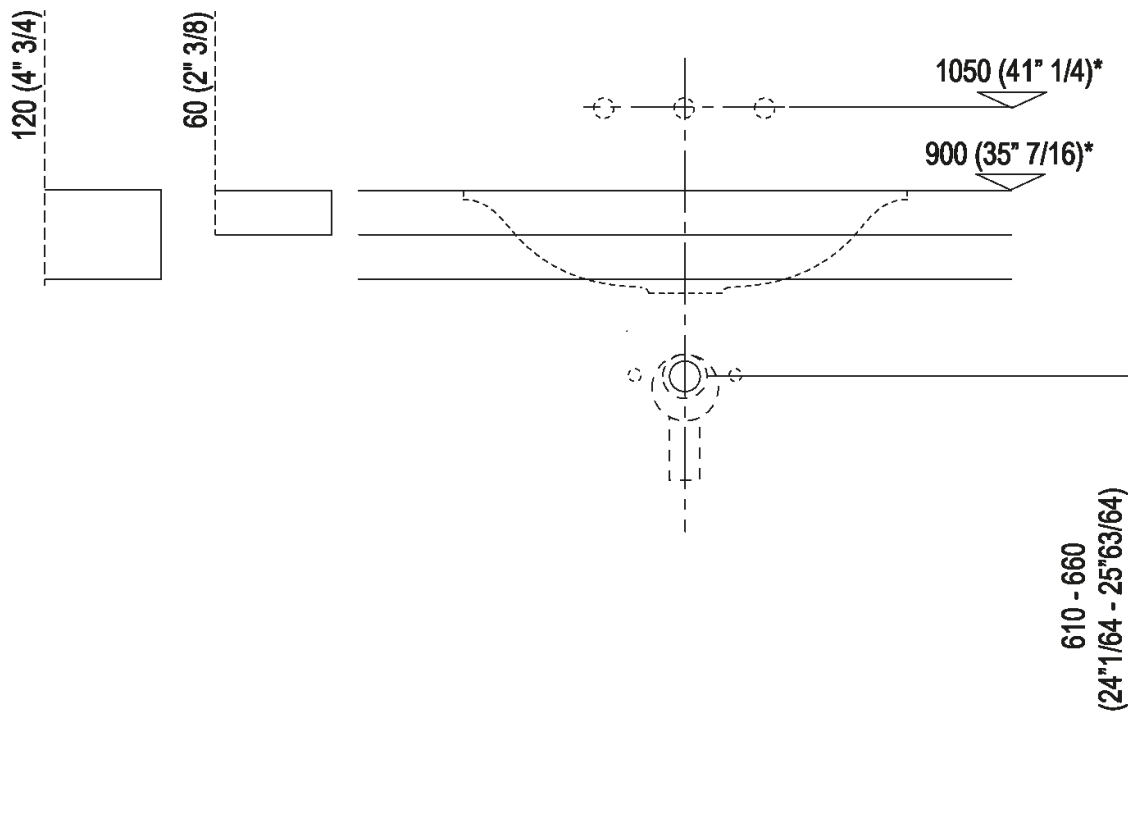

-  Marble
-  Cristalplant® biobased

Countertop 6 cm (2" 3/8) with single, integrated washbasin Ottocento 001.

Altezza:	6 cm	2" 3/8 inches
Profondità :	50 cm	19" 3/4 inches

Note: It is available with a minimum length of 100 cm (39" 7/8) and a maximum length of 240 cm (94" 1/2).

Installation notes: countertop with concealed wall
 fixings/freestanding with thickness cm 6 (2"3/8) and cm 12
 (4"3/4)

Scarico per sifone ad incasso e piletta con canotto fisso
Drain for concealed waste trap with not adjustable pipe

*h.consigliata / advised h.

Installation notes: countertop with concealed wall
 fixings/freestanding with thickness cm 6 (2"3/8) and cm 12
 (4"3/4)

Scarico per sifone ad incasso
 Drain for concealed waste trap

*h.consigliata / advised h.

Holes for integrated washbasins and top mounted taps for top

PIANO cm 50 / COUNTERTOP cm 50

Posizione standard per rubinetto su piano
Standard position for top mounted tap

Lavabo integrato nel piano
Washbasin integrate into the countertop