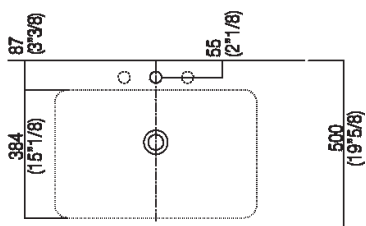

Installation notes: countertop with concealed wall
 fixings/freestanding with thickness cm 6 (2"3/8) and cm 12
 (4"3/4)

Scarico per sifone ad incasso e piletta con canotto fisso
Drain for concealed waste trap with not adjustable pipe

*h.consigliata / advised h.

Installation notes: countertop with concealed wall
 fixings/freestanding with thickness cm 6 (2"3/8) and cm 12
 (4"3/4)

Scarico per sifone ad incasso
 Drain for concealed waste trap

*h.consigliata / advised h.

Holes for integrated washbasins and top mounted taps for top

PIANO cm 50 / COUNTERTOP cm 50

Posizione standard per rubinetto su piano
Standard position for top mounted tap

Lavabo integrato nel piano
Washbasin integrate into the countertop

Posizione standard per rubinetto a parete
Standard position for wall mounted tap

Lavabo integrato nel piano
Washbasin integrate into the countertop

Posizione speciale per rubinetto Sen a parete e Square con bocca curva
Special position for wall mounted tap Sen and Square white curved spout