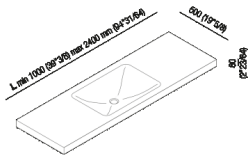

Countertop 6 cm (2" 3/8) with single, integrated washbasin Ottocento 001 AXNM011Z_

Benedini Associati, 2002

Finiture

-  White Carrara
-  Black Marquina
-  White
-  Green Alpi
-  Dark Emperador

Materiali

-  Marble
-  Cristalplant® biobased

Countertop 6 cm (2" 3/8) with single, integrated washbasin Ottocento 001.

Altezza:	6 cm	2" 3/8 inches
Profondità :	50 cm	19" 3/4 inches

Note: It is available with a minimum length of 100 cm (39" 7/8) and a maximum length of 240 cm (94" 1/2).