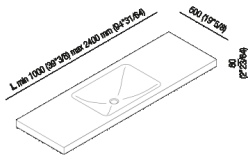

Countertop 6 cm (2" 3/8) with single,
 integrated washbasin Ottocento 001
 AXNM011Z_

Benedini Associati, 2002

Finiture

-  White Carrara
-  Black Marquina
-  White
-  Green Alpi
-  Dark Emperador

Materiali

-  Marble
-  Cristalplant® biobased

Countertop 6 cm (2" 3/8) with single, integrated washbasin Ottocento 001.

Altezza:	6 cm	2" 3/8 inches
Profondità :	50 cm	19" 3/4 inches

Note: It is available with a minimum length of 100 cm (39" 7/8) and a maximum length of 240 cm (94" 1/2).

Posizione standard per rubinetto a parete
Standard position for wall mounted tap

Lavabo integrato nel piano
Washbasin integrate into the countertop

Posizione speciale per rubinetto Sen a parete e Square con bocca curva
Special position for wall mounted tap Sen and Square white curved spout