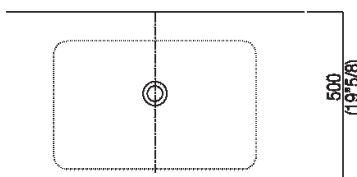

*h.consigliata / advised h.

Installation notes: countertop with concealed wall
 fixings/freestanding with thickness cm 6 (2"3/8) and cm 12
 (4"3/4)

Scarico per sifone ad incasso
 Drain for concealed waste trap

*h.consigliata / advised h.

Holes for integrated washbasins and top mounted taps for top

PIANO cm 50 / COUNTERTOP cm 50

Posizione standard per rubinetto su piano
Standard position for top mounted tap

Lavabo integrato nel piano
Washbasin integrate into the countertop

Posizione standard per rubinetto a parete
Standard position for wall mounted tap

Lavabo integrato nel piano
Washbasin integrate into the countertop

Posizione speciale per rubinetto Sen a parete e Square con bocca curva
Special position for wall mounted tap Sen and Square white curved spout

NON POSSIBILE
NOT POSSIBLE

Tap position, recommended height