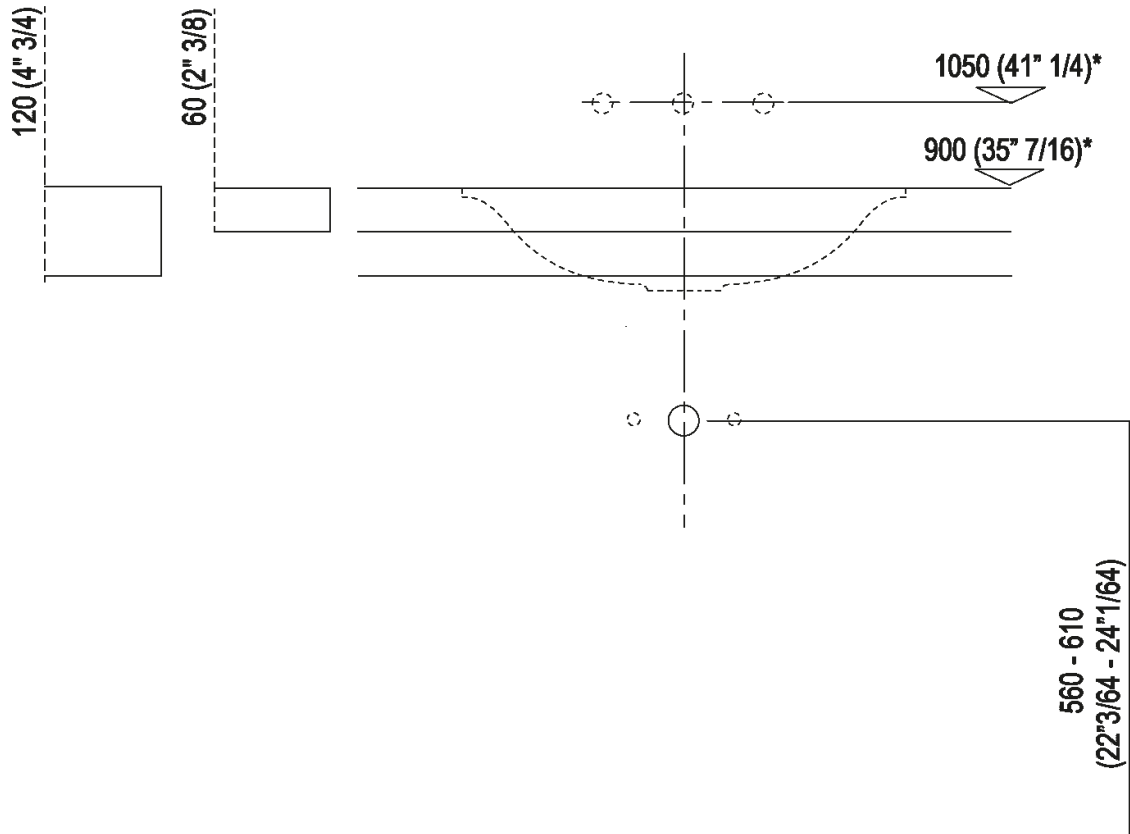

Countertop 6 cm (2" 3/8) with two integrated washbasins Ottocento 001
 AXNM012Z_

Benedini Associati, 2002

Countertop 6 cm (2" 3/8) with two integrated washbasins Ottocento 001.

Finiture

-  White Carrara
-  Black Marquina
-  White
-  Green Alpi
-  Dark Emperador

Materiali

-  Marble
-  Cristalplant® biobased

Altezza:	6 cm	2" 3/8 inches
Profondità :	50 cm	19" 3/4 inches

Note: It is available with a minimum length of 160 cm (63") and a maximum length of 240 cm (94" 1/2).

Installation notes: countertop with concealed wall
 fixings/freestanding with thickness cm 6 (2"3/8) and cm 12
 (4"3/4)

Scarico per sifone a bottiglia
 Drain for bottle trap
 *h.consigliata / advised h.

*h.consigliata / advised h.

Holes for integrated washbasins and top mounted taps for top

PIANO cm 50 / COUNTERTOP cm 50

Posizione standard per rubinetto su piano
Standard position for top mounted tap

Lavabo integrato nel piano
Washbasin integrate into the countertop