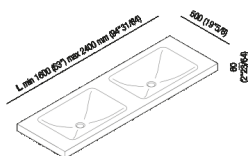

Countertop 6 cm (2" 3/8) with two integrated washbasins Ottocento 001
 AXNM012Z_

Benedini Associati, 2002

Countertop 6 cm (2" 3/8) with two integrated washbasins Ottocento 001.

Finiture

-  White Carrara
-  Black Marquina
-  White
-  Green Alpi
-  Dark Emperador

Materiali

-  Marble
-  Cristalplant® biobased

Altezza:	6 cm	2" 3/8 inches
Profondità :	50 cm	19" 3/4 inches

Note: It is available with a minimum length of 160 cm (63") and a maximum length of 240 cm (94" 1/2).

Posizione standard per rubinetto a parete
Standard position for wall mounted tap

Lavabo integrato nel piano
Washbasin integrate into the countertop

Posizione speciale per rubinetto Sen a parete e Square con bocca curva
Special position for wall mounted tap Sen and Square white curved spout