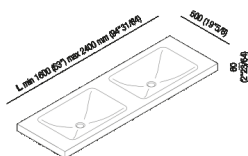

Countertop 6 cm (2" 3/8) with two integrated washbasins Ottocento 001
 AXNM012Z_

Benedini Associati, 2002

Countertop 6 cm (2" 3/8) with two integrated washbasins Ottocento 001.

Finiture

-  White Carrara
-  Black Marquina
-  White
-  Green Alpi
-  Dark Emperador

Materiali

-  Marble
-  Cristalplant® biobased

Altezza:	6 cm	2" 3/8 inches
Profondità :	50 cm	19" 3/4 inches

Note: It is available with a minimum length of 160 cm (63") and a maximum length of 240 cm (94" 1/2).