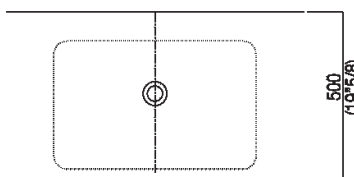

Materiali

-  Marble
-  Cristalplant® biobased

Altezza:	6 cm	2" 3/8 inches
Profondità :	50 cm	19" 3/4 inches

Note: It is available with a minimum length of 160 cm (63") and a maximum length of 240 cm (94" 1/2).

*h.consigliata / advised h.

Holes for integrated washbasins and top mounted taps for top

PIANO cm 50 / COUNTERTOP cm 50

Posizione standard per rubinetto su piano
Standard position for top mounted tap

Lavabo integrato nel piano
Washbasin integrate into the countertop

Posizione standard per rubinetto a parete
Standard position for wall mounted tap

Lavabo integrato nel piano
Washbasin integrate into the countertop

Posizione speciale per rubinetto Sen a parete e Square con bocca curva
Special position for wall mounted tap Sen and Square white curved spout

NON POSSIBILE
NOT POSSIBLE

Tap position, recommended height