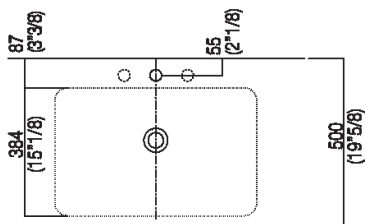

Materiali

-  Marble
-  Cristalplant® biobased

Altezza:	6 cm	2" 3/8 inches
Profondità :	50 cm	19" 3/4 inches

Note: It is available with a minimum length of 160 cm (63") and a maximum length of 240 cm (94" 1/2).

***h.consigliata / advised h.**

Installation notes: countertop with concealed wall
 fixings/freestanding with thickness cm 6 (2"3/8) and cm 12
 (4"3/4)

Scarico per sifone ad incasso
 Drain for concealed waste trap

*h.consigliata / advised h.

Holes for integrated washbasins and top mounted taps for top

PIANO cm 50 / COUNTERTOP cm 50

Posizione standard per rubinetto su piano
Standard position for top mounted tap

Lavabo integrato nel piano
Washbasin integrate into the countertop

Posizione standard per rubinetto a parete
Standard position for wall mounted tap

Lavabo integrato nel piano
Washbasin integrate into the countertop

Posizione speciale per rubinetto Sen a parete e Square con bocca curva
Special position for wall mounted tap Sen and Square white curved spout