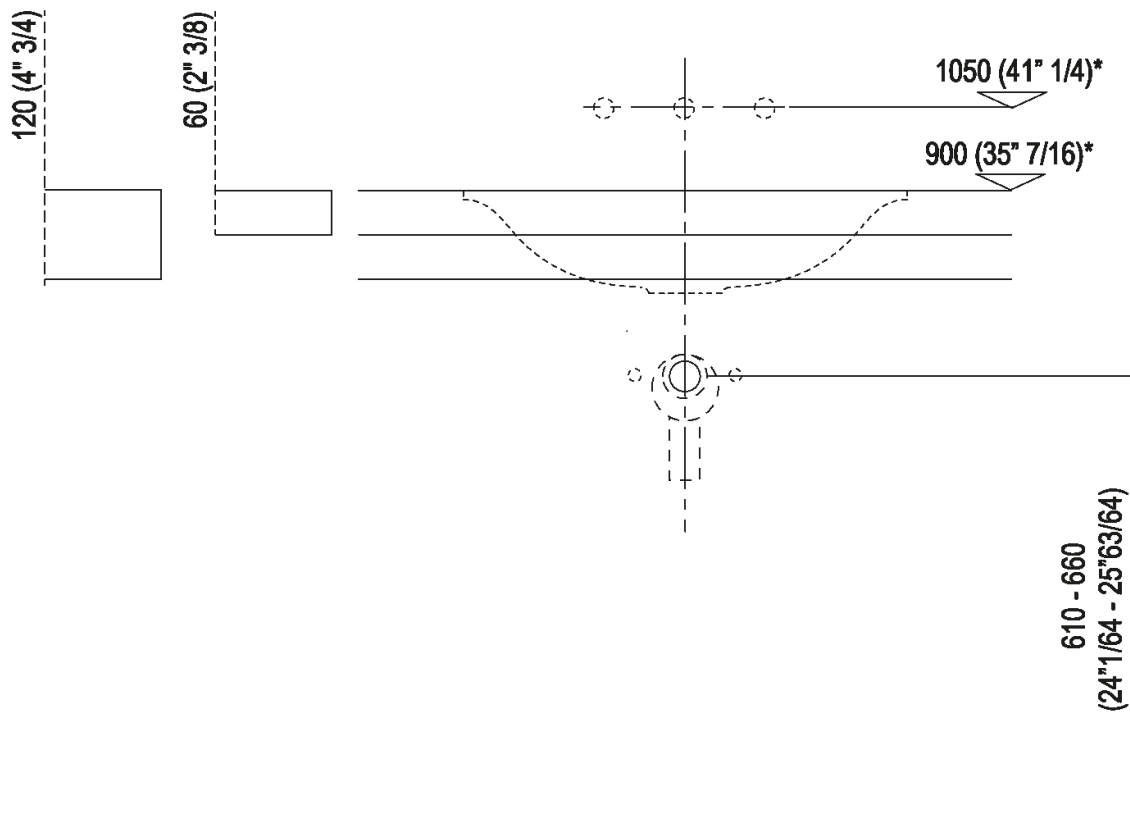

Materiali

-  Marble
-  Cristalplant® biobased

Altezza:	6 cm	2" 3/8 inches
Profondità :	50 cm	19" 3/4 inches

Note: It is available with a minimum length of 160 cm (63") and a maximum length of 240 cm (94" 1/2).

Installation notes: countertop with concealed wall
fixings/freestanding with thickness cm 6 (2"3/8) and cm 12
(4"3/4)

Scarico per sifone ad incasso e piletta con canotto fisso
Drain for concealed waste trap with not adjustable pipe

***h.consigliata / advised h.**

Installation notes: countertop with concealed wall
 fixings/freestanding with thickness cm 6 (2"3/8) and cm 12
 (4"3/4)

Scarico per sifone ad incasso
 Drain for concealed waste trap

*h.consigliata / advised h.

Holes for integrated washbasins and top mounted taps for top

PIANO cm 50 / COUNTERTOP cm 50

Posizione standard per rubinetto su piano
Standard position for top mounted tap

Lavabo integrato nel piano
Washbasin integrate into the countertop