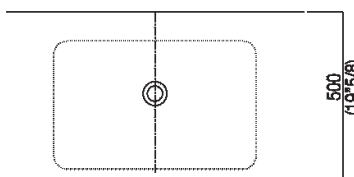

**Materiali**

-  Marble
-  Cristalplant® biobased

Countertop 12 cm (4" 3/4) with single, integrated washbasin Ottocento 001.

Altezza:	12 cm	4" 3/4 inches
Profondità :	50 cm	19" 3/4 inches

Note: It is available with a minimum length of 120 cm (47" 1/4) and a maximum length of 240 cm (94" 1/2).

\*h.consigliata / advised h.

Holes for integrated washbasins and top mounted taps for top

**PIANO cm 50 / COUNTERTOP cm 50**

**Posizione standard per rubinetto su piano**  
**Standard position for top mounted tap**

**Lavabo integrato nel piano**  
**Washbasin integrate into the countertop**

**Posizione standard per rubinetto a parete**  
**Standard position for wall mounted tap**

**Lavabo integrato nel piano**  
**Washbasin integrate into the countertop**

**SEN**

**FEZ2 - LIMÓN - MEMORY - MEMORY MIX - SQUARE**

H 100/110 mm  
(3<sup>7</sup>/<sub>8</sub>-4<sup>3</sup>/<sub>8</sub>)

H 120 mm (4<sup>3</sup>/<sub>4</sub>)