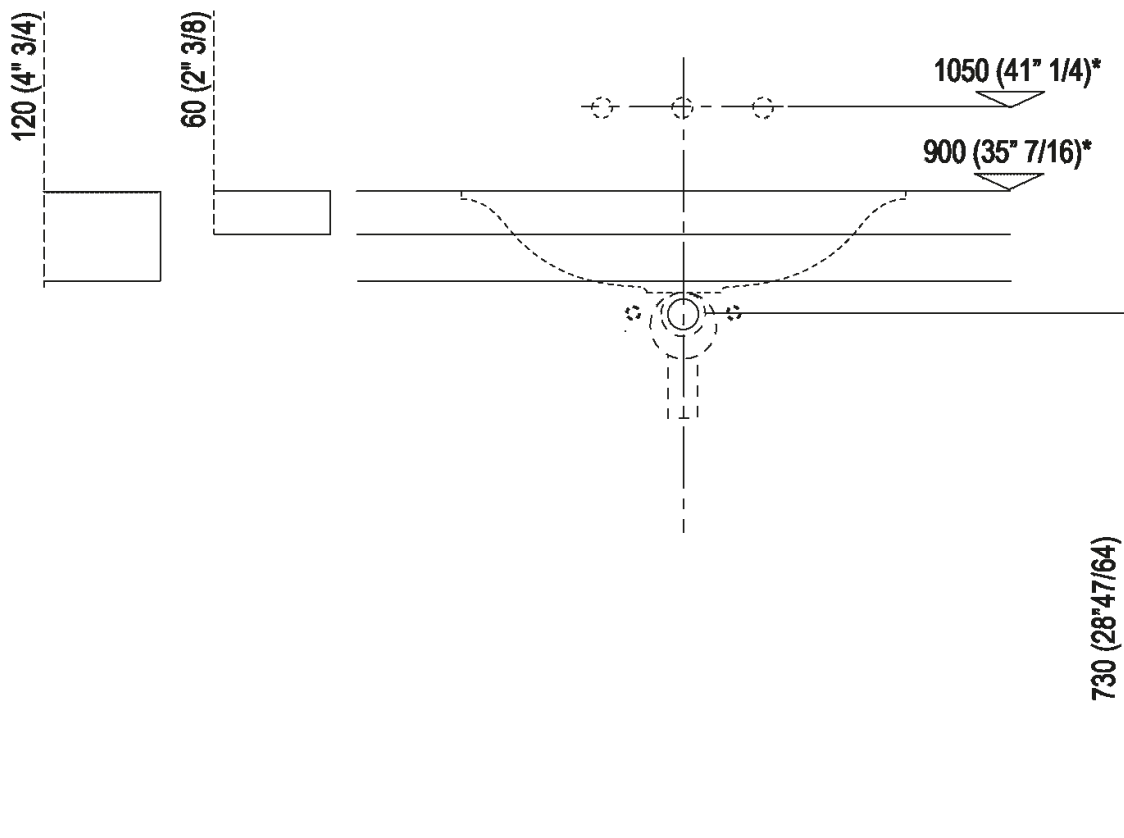

Installation notes: countertop with concealed wall
fixings/freestanding with thickness cm 6 (2"3/8) and cm 12
(4"3/4)

Scarico per sifone ad incasso e piletta con canotto fisso
Drain for concealed waste trap with not adjustable pipe

*h.consigliata / advised h.