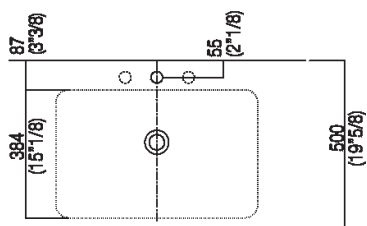

**Materiali**

-  Marble
-  Cristalplant® biobased

Countertop 12 cm (4" 3/4) with single, integrated washbasin Ottocento 001.

Altezza:	12 cm	4" 3/4 inches
Profondità :	50 cm	19" 3/4 inches

Note: It is available with a minimum length of 120 cm (47" 1/4) and a maximum length of 240 cm (94" 1/2).

**\*h.consigliata / advised h.**

Installation notes: countertop with concealed wall  
 fixings/freestanding with thickness cm 6 (2&#34;3/8) and cm 12  
 (4&#34;3/4)

Scarico per sifone ad incasso  
 Drain for concealed waste trap

\*h.consigliata / advised h.

Holes for integrated washbasins and top mounted taps for top

**PIANO cm 50 / COUNTERTOP cm 50**

**Posizione standard per rubinetto su piano**  
**Standard position for top mounted tap**

**SEN**

**FEZ2 - LIMÓN - MEMORY - MEMORY MIX - SQUARE**

H 100/110 mm  
(3<sup>7</sup>/<sub>8</sub>-4<sup>3</sup>/<sub>8</sub>)

H 120 mm (4<sup>3</sup>/<sub>4</sub>)