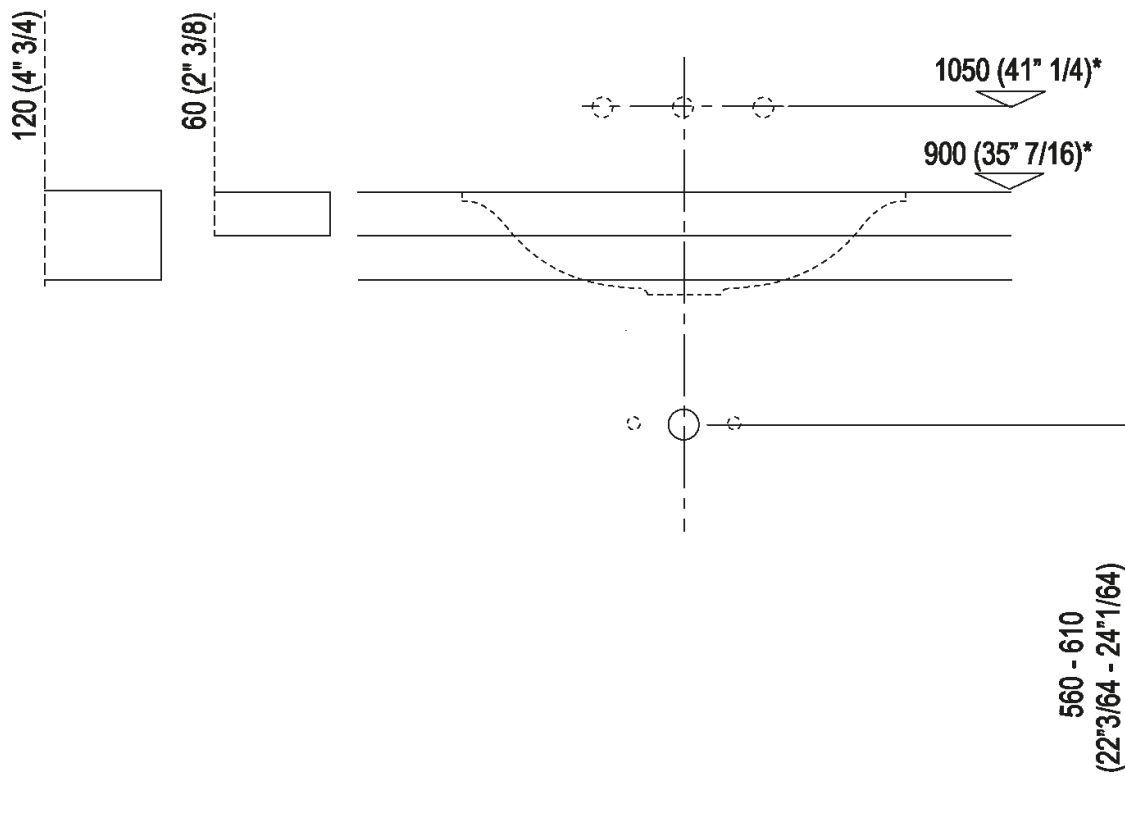

Countertop 12 cm (4" 3/4) with single,  
 integrated washbasin Ottocento 001  
 AXAM011Z\_

Benedini Associati, 2002

**Finiture**

-  White Carrara
-  Black Marquina
-  White
-  Green Alpi
-  Dark Emperador

**Materiali**

-  Marble
-  Cristalplant® biobased

Countertop 12 cm (4" 3/4) with single, integrated washbasin Ottocento 001.

Altezza:	12 cm	4" 3/4 inches
Profondità :	50 cm	19" 3/4 inches

Note: It is available with a minimum length of 120 cm (47" 1/4) and a maximum length of 240 cm (94" 1/2).

Installation notes: countertop with concealed wall  
 fixings/freestanding with thickness cm 6 (2&#34;3/8) and cm 12  
 (4&#34;3/4)

Scarico per sifone a bottiglia  
 Drain for bottle trap  
 \*h.consigliata / advised h.

\*h.consigliata / advised h.

Holes for integrated washbasins and top mounted taps for top

**PIANO cm 50 / COUNTERTOP cm 50**

**Posizione standard per rubinetto su piano**  
**Standard position for top mounted tap**