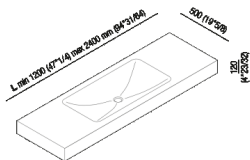

Countertop 12 cm (4" 3/4) with single,  
 integrated washbasin Ottocento 001  
 AXAM011Z\_

Benedini Associati, 2002

**Finiture**

-  White Carrara
-  Black Marquina
-  White
-  Green Alpi
-  Dark Emperador

**Materiali**

-  Marble
-  Cristalplant® biobased

Countertop 12 cm (4" 3/4) with single, integrated washbasin Ottocento 001.

Altezza:	12 cm	4" 3/4 inches
Profondità :	50 cm	19" 3/4 inches

Note: It is available with a minimum length of 120 cm (47" 1/4) and a maximum length of 240 cm (94" 1/2).