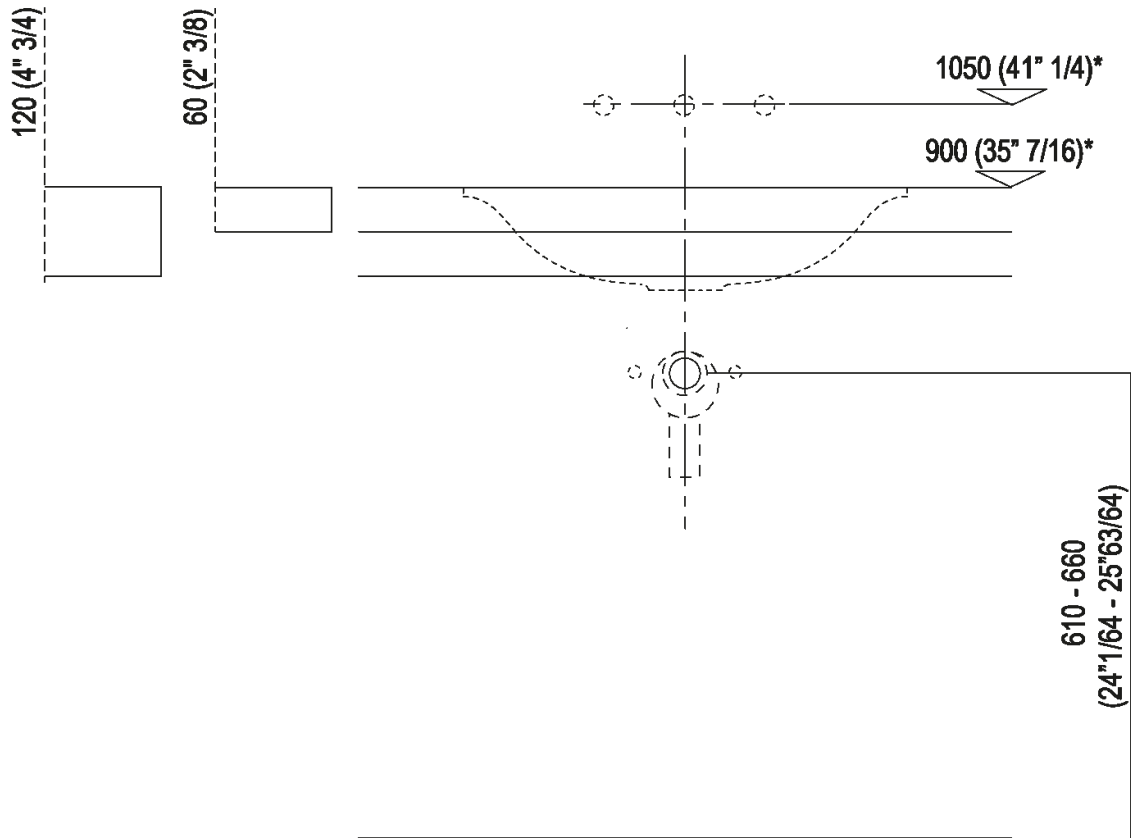

**Materiali**

-  Marble
-  Cristalplant® biobased

Countertop 12 cm (4" 3/4) with single, integrated washbasin Ottocento 001.

Altezza:	12 cm	4" 3/4 inches
Profondità :	50 cm	19" 3/4 inches

Note: It is available with a minimum length of 120 cm (47" 1/4) and a maximum length of 240 cm (94" 1/2).

**Installation notes: countertop with concealed wall**  
**fixings/freestanding with thickness cm 6 (2&#34;3/8) and cm 12**  
**(4&#34;3/4)**

**Scarico per sifone ad incasso e piletta con canotto fisso**  
**Drain for concealed waste trap with not adjustable pipe**

**\*h.consigliata / advised h.**

Installation notes: countertop with concealed wall  
 fixings/freestanding with thickness cm 6 (2&#34;3/8) and cm 12  
 (4&#34;3/4)

Scarico per sifone ad incasso  
 Drain for concealed waste trap

\*h.consigliata / advised h.

Holes for integrated washbasins and top mounted taps for top

**PIANO cm 50 / COUNTERTOP cm 50**

**Posizione standard per rubinetto su piano**  
**Standard position for top mounted tap**