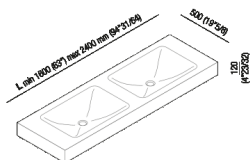

Countertop 12 cm (4" 3/4) with two integrated washbasins Ottocento 001  
 AXAM012Z\_

Benedini Associati, 2002

Countertop 12 cm (4" 3/4) with two integrated washbasins Ottocento 001.

Altezza:	12 cm	4" 3/4 inches
Profondità :	50 cm	19" 3/4 inches

Note: It is available with a minimum length of 160 cm (63") and a maximum length of 240 cm (94" 1/2).

**Finiture**

-  White Carrara
-  Black Marquina
-  White
-  Green Alpi
-  Dark Emperador

**Materiali**