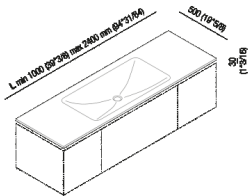

Countertops 3 cm (1" 1/8) with single, integrated washbasin Ottocento 002 AXXM021Z_

Benedini Associati, 2002

Flat XL top to be rested on cabinets, with 3 cm of thickness, with single integrated Ottocento 002 washbasin. Available in Cristalplant® biobased or marble.

Finiture

-  White Carrara
-  Black Marquina
-  White
-  Green Alpi
-  Dark Emperador

Materiali

-  Marble
-  Cristalplant® biobased

Altezza:	3 cm	1" 1/8 inches
Profondità :	50 cm	19" 3/4 inches

Note: It is available with a minimum length of 100 cm (39" 7/8) and a maximum length of 240 cm (94" 1/2).