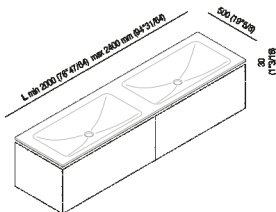

Countertop 3 cm (1" 1/8) with two integrated washbasins Ottocento 002  
 AXXM022Z\_

Benedini Associati, 2002

Flat XL top to be rested on cabinets, with 3 cm of thickness, with double integrated Ottocento 002 washbasin. Available in Cristalplant® biobased or marble.

Altezza: 3 cm 1" 1/8 inches

Profondità : 50 cm 19" 3/4 inches

Note: It is available with a minimum length of 200 cm (78" 3/4) and a maximum length of 240 cm (94" 1/2).

**Finiture**

-  White Carrara
-  Black Marquina
-  White
-  Green Alpi
-  Dark Emperador