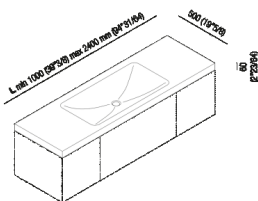

Countertop 6 cm (2" 3/8) with single, integrated washbasin Ottocento 002 AXMM021Z_

Benedini Associati, 2002

Flat XL top to be rested on cabinets, with 6 cm of thickness, with single integrated Ottocento 002 washbasin. Available in Cristalplant® biobased or marble.

Altezza: 6 cm 2" 3/8 inches

Profondità : 50 cm 19" 3/4 inches

Note: It is available with a minimum length of 100 cm (39" 3/8) and a maximum length of 240 cm (94" 1/2).

Finiture

White Carrara

Black Marquina