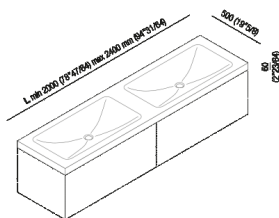

Countertop 6 cm (2" 3/8) with two integrated washbasins Ottocento 002 AXMM022Z_

Benedini Associati, 2002

Flat XL top to be rested on cabinets, with 6 cm of thickness, with double integrated Ottocento 002 washbasin. Available in Cristalplant® biobased or marble.

Altezza:	6 cm	2" 3/8 inches
----------	------	---------------

Profondità :	50 cm	19" 3/4 inches
--------------	-------	----------------

Note: It is available with a minimum length of 200 cm (78" 3/4) and a maximum length of 240 cm (94" 1/2).