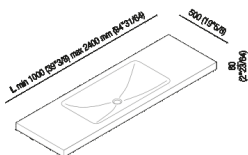

Countertop 6 cm (2" 3/8) with single, integrated washbasin Ottocento 002 AXNM021Z_

Benedini Associati, 2002

Flat XL self-bearing top with 6 cm thickness with single Ottocento 002 washbasin. Available in Cristalplant® biobased or marble.

Altezza:	6 cm	2" 3/8 inches
Profondità :	50 cm	19" 3/4 inches

Note: It is available with a minimum length of 100 cm (39" 3/8) and a maximum length of 240 cm (94" 1/2).

Finiture

White Carrara

Black Marquina