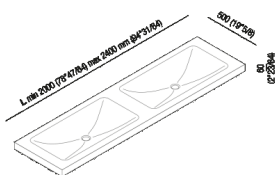

Countertop 6 cm (2" 3/8) with two integrated washbasins Ottocento 002  
 AXNM022Z\_

Benedini Associati, 2002

Flat XL self-bearing top with 6 cm thickness with double Ottocento 002 washbasin.  
 Available in Cristalplant® biobased or marble.

Altezza: 6 cm 2" 1/8 inches

Profondità : 50 cm 19" 3/4 inches

Note: It is available with a minimum length of 200 cm (78" 3/4) and a maximum length of 240 cm (94" 1/2).

**Finiture**

- White Carrara
- Black Marquina
- White
- Green Alpi
- Dark Emperador