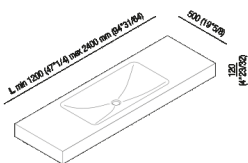

Countertop 12 cm (4" 3/4) with single,
 integrated washbasin Ottocento 002
 AXAM021Z_

Benedini Associati, 2002

Flat XL self-bearing top with 12 cm thickness with single Ottocento 002 washbasin.
 Available in Cristalplant® biobased or marble.

Finiture

-  White Carrara
-  Black Marquina
-  White
-  Green Alpi
-  Dark Emperador

Materiali

-  Marble
-  Cristalplant® biobased

Altezza:	12 cm	4" 3/4 inches
Profondità :	50 cm	19" 3/4 inches

Note: It is available with a minimum length of 120 cm (47" 1/4) and a maximum length of 240 cm (94" 1/2).