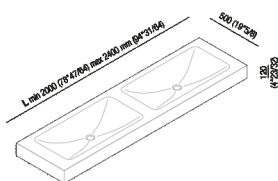

Countertop 12 cm (4" 3/4) with two integrated washbasins Ottocento 002
 AXAM022Z_

Flat XL self-bearing top with 12 cm thickness with double Ottocento 002 washbasin.
 Available in Cristalplant® biobased or marble.

Benedini Associati, 2002

Altezza: 12 cm 4" 3/4 inches

Profondità : 50 cm 19" 3/4 inches

Note: It is available with a minimum length of 200 cm (78" 3/4) and a maximum length of 240 cm (94" 1/2).

Finiture

-  White Carrara
-  Black Marquina
-  White
-  Green Alpi
-  Dark Emperador