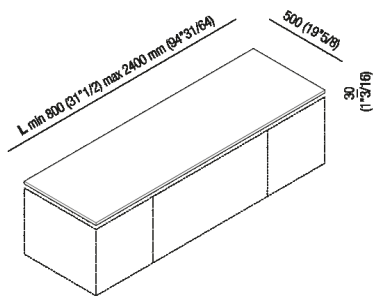

Countertop 3 cm (1" 1/8)

AXX_

Benedini Associati, 2002

Piano 3 cm

Altezza: 3 cm 1" 1/8 inches

Profondità : 50 cm 19" 3/4 inches

Materiali

Wood

Marble

Cristalplant® biobased

Note: It is available with a minimum length of 80 cm (31" 1/4) and a maximum length of 240 cm (94" 1/2).