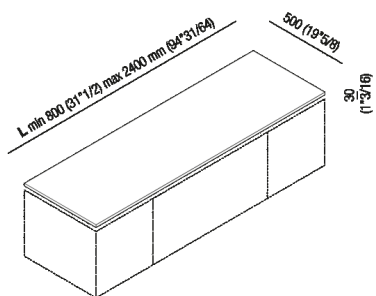

Countertop 3 cm (1" 1/8)

AXX_

Benedini Associati, 2002

Piano 3 cm

Altezza:	3 cm	1" 1/8 inches
Profondità :	50 cm	19" 3/4 inches

Materiali

Wood

Marble

Cristalplant® biobased

Note: It is available with a minimum length of 80 cm (31" 1/4) and a maximum length of 240 cm (94" 1/2).