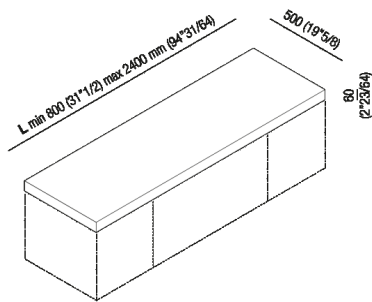

Countertop 6 cm (2" 3/8)

AXM\_

Benedini Associati, 2002

Countertop 3 cm (1" 1/8)

**Materiali**

Wood

Cristalplant® biobased

Altezza:	6 cm	2" 3/8 inches
Profondità :	50 cm	19" 3/4 inches

Note: It is available with a minimum length of 80 cm (31" 1/4) and a maximum length of 240 cm (94" 1/2).