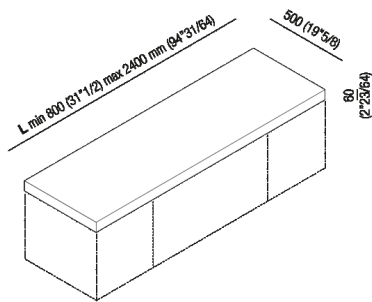

Countertop 6 cm (2" 3/8)

AXM_

Benedini Associati, 2002

Countertop 3 cm (1" 1/8)

Materiali

Wood

Cristalplant® biobased

Altezza:	6 cm	2" 3/8 inches
Profondità :	50 cm	19" 3/4 inches

Note: It is available with a minimum length of 80 cm (31" 1/4) and a maximum length of 240 cm (94" 1/2).