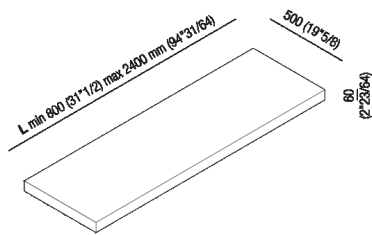

Countertop 6 cm

AXN_

Benedini Associati, 2002

Flat XL self-bearing countertop 6 cm

Materiali

Wood

Marble

Cristalplant® biobased

Altezza:	6 cm	2" 3/8 inches
Profondità :	50 cm	19" 3/4 inches

Note: It is available with a minimum length of 80 cm (31" 1/4) and a maximum length of 240 cm (94" 1/2).