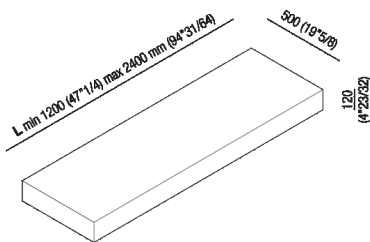

Countertop 12 cm

AXA_

Benedini Associati, 2002

Countertop 12 cm

Materiali

Wood

Cristalplant® biobased

Altezza:	12 cm	4" 3/4 inches
Profondità :	50 cm	19" 3/4 inches

Note: It is available with a minimum length of 120 cm (47" 1/4) and a maximum length of 240 cm (94" 1/2).