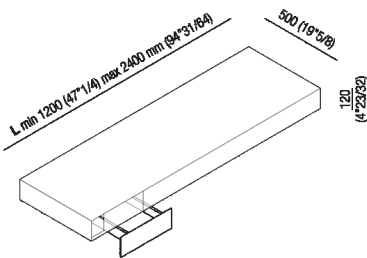

Countertop 12 cm

AX1_

Benedini Associati, 2002

Countertop 12 cm

Materiali

Wood

Altezza:	12 cm	4" 3/4 inches
Profondità :	50 cm	19" 3/4 inches

Note: It is available with a minimum length of 120 cm (47" 1/4) and a maximum length of 240 cm (94" 1/2).