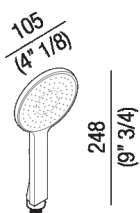

Limescale resistant handheld shower in ABS
 with non-return valve
 .CRUB1102R_

Limescale resistant handheld shower in ABS with non-return valve, air/water
 combination for energy savings and regulated flow at 6 l/min. Coupling 1/2" G. Can
 be used with Fez 2 taps.Can be used with Memory taps.

Altezza:	24.8 cm	9" 3/4 inches
----------	---------	---------------

Larghezza:	10.5 cm	4" 1/8 inches
------------	---------	---------------

Finiture

Chrome

Materiali

ABS